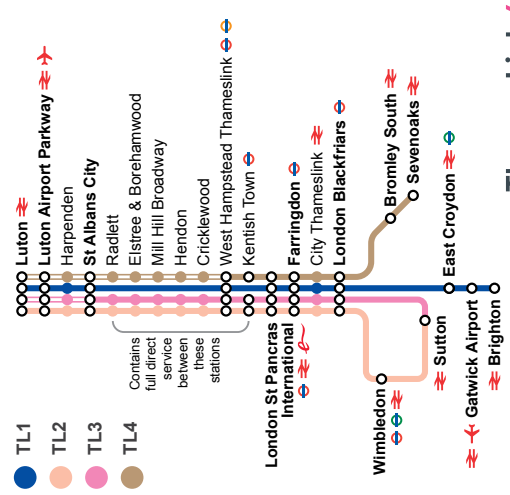

Trains to and from London

Train times 31 December 2017 to 19 May 2018

This timetable shows all Thameslink services that call at any station between Kentish Town and Radlett inclusive.

Thameslink Customer Relations 0345 026 4700 customerservices@thameslinkrailway.com

Train time information 03457 48 49 50 nationalrail.co.uk

Buy online Buy tickets nationwide at thameslinkrailway.com

CITTB2.17712

On Track App

Train information at your fingertips: thameslinkrailway.com/app

Mondays to Fridays

Table of train times for Monday to Friday, listing stations from Brighton to Luton and departure times for various service lines (TL1-TL4).

Table of train times for Monday to Friday, listing stations from Brighton to Luton and departure times for various service lines (TL1-TL4).

Table of train times for Monday to Friday, listing stations from Brighton to Luton and departure times for various service lines (TL1-TL4).