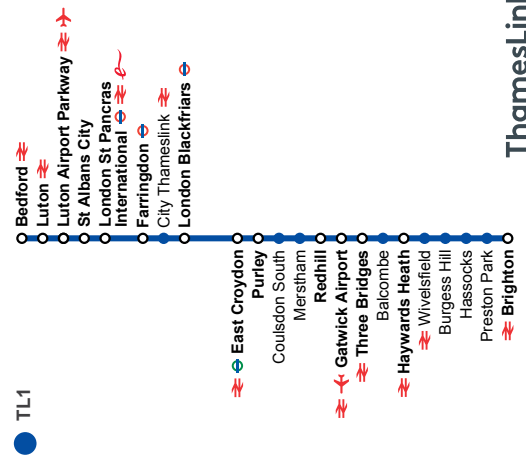

Table with columns for Operator, Facilities, Notes, and departure times for stations from Bedford to Brighton.

Saturdays

Table with columns: Operator, Facilities, Notes, and 30 TL columns. Rows include Bedford, Flitwick, Harlington, Leagrave, Luton, Luton Airport Parkway, Harpenden, St Albans City, West Hampstead Thameslink, London St Pancras Int'l, Farringdon, City Thameslink, London Blackfriars, East Croydon, Purley, Coulsdon South, Merstham, Redhill, Gatwick Airport, Three Bridges, Balcombe, Haywards Heath, Wivelsfield, Burgess Hill, Hassocks, Preston Park, Brighton.

Table with columns: Operator, Facilities, Notes, and 30 TL columns. Rows include Bedford, Flitwick, Harlington, Leagrave, Luton, Luton Airport Parkway, Harpenden, St Albans City, West Hampstead Thameslink, London St Pancras Int'l, Farringdon, City Thameslink, London Blackfriars, East Croydon, Purley, Coulsdon South, Merstham, Redhill, Gatwick Airport, Three Bridges, Balcombe, Haywards Heath, Wivelsfield, Burgess Hill, Hassocks, Preston Park, Brighton.

Sundays

Table with columns: Operator, Facilities, Notes, and 30 TL columns. Rows include Bedford, Flitwick, Harlington, Leagrave, Luton, Luton Airport Parkway, Harpenden, St Albans City, West Hampstead Thameslink, London St Pancras Int'l, Farringdon, City Thameslink, London Blackfriars, East Croydon, Purley, Coulsdon South, Merstham, Redhill, Gatwick Airport, Three Bridges, Balcombe, Haywards Heath, Wivelsfield, Burgess Hill, Hassocks, Preston Park, Brighton.

Table with columns: Operator, Facilities, Notes, and 10 TL columns. Rows include Bedford, Flitwick, Harlington, Leagrave, Luton, Luton Airport Parkway, Harpenden, St Albans City, West Hampstead Thameslink, London St Pancras Int'l, Farringdon, City Thameslink, London Blackfriars, East Croydon, Purley, Coulsdon South, Merstham, Redhill, Gatwick Airport, Three Bridges, Balcombe, Haywards Heath, Wivelsfield, Burgess Hill, Hassocks, Preston Park, Brighton.