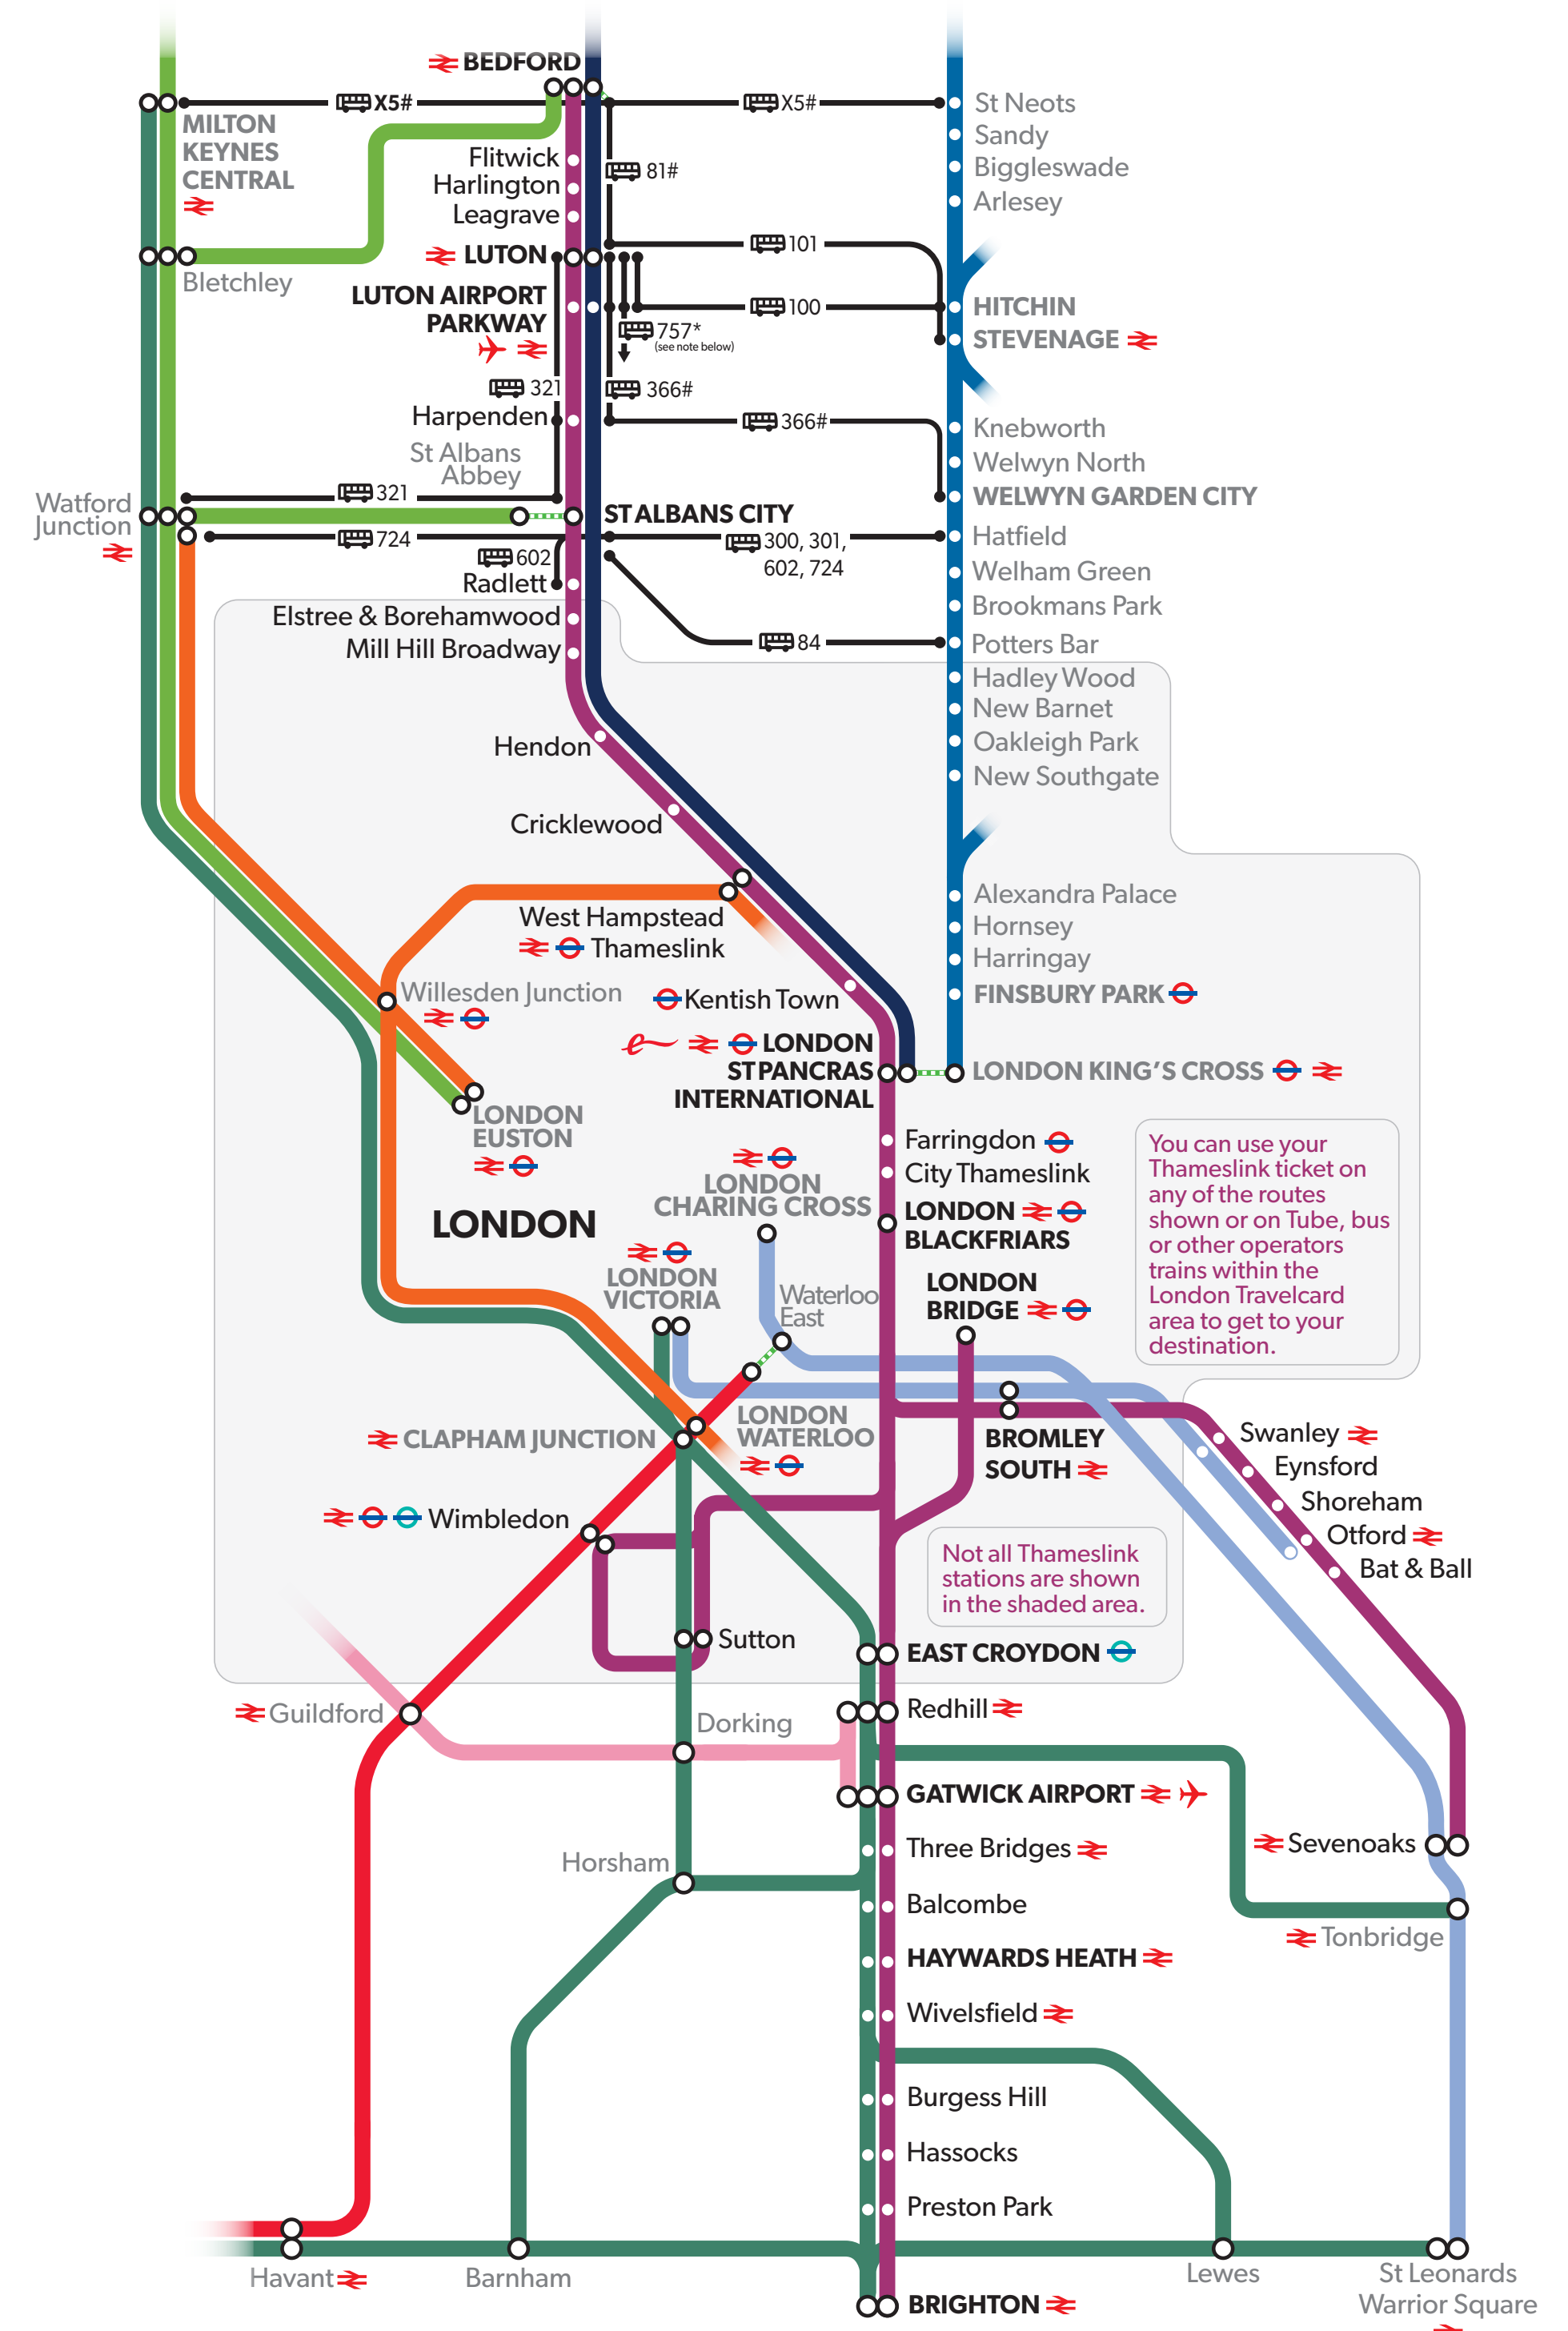

Suggested alternative routes during disruption

When Thameslink services from this station are subject to unplanned disruption, we have arranged for your ticket to be accepted as indicated below to get you to your destination

The routes listed above are only suggestions. Your ticket will also be accepted on services of the following operators to get to your destination:

- East Midlands Trains (for London - Luton/Bedford ticket holders only)
- Great Northern
- Great Western Railway
- London Buses
- London Midland
- London Tramlink
- London Overground
- London Underground
- Southeastern
- Southern
- South West Trains

Delay Repay

If your journey on Thameslink was delayed by 15 minutes or more, you can claim for compensation through the Delay Repay scheme.

To claim, pick up a Delay Repay leaflet or fill in the online form at thameslinkrailway.com/delayrepay

National rail and local bus alternatives

Inner London rail and Tube alternatives

Please be aware that not all intermediate stations are shown on the maps for other National Rail operators and London Underground services.