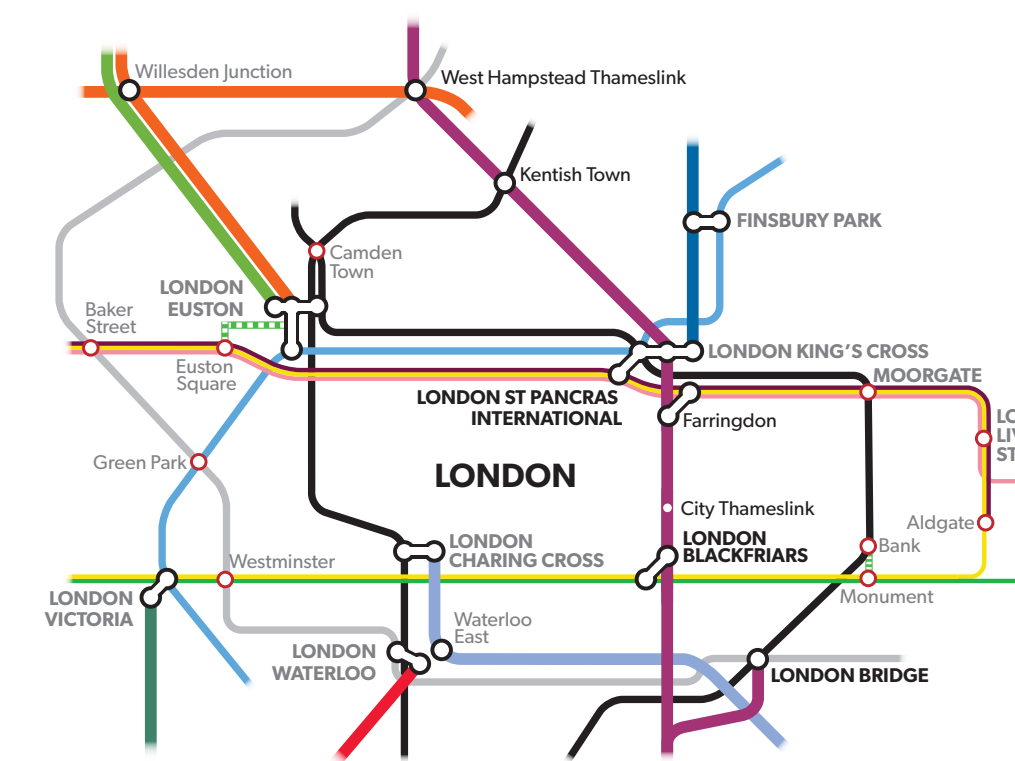

The routes listed above are only suggestions. Your ticket will also be accepted on services of the following operators to get to your destination:

- East Midlands Trains (for London - Luton/Bedford ticket holders only)
- Great Northern
- Great Western Railway
- London Buses
- London Midland
- London Tramlink
- London Overground
- London Underground
- Southeastern
- Southern
- South West Trains

National rail and local bus alternatives

Inner London rail and Tube alternatives

Please be aware that not all intermediate stations are shown on the maps for other National Rail operators and London Underground services.

If you have any feedback about the information contained in any of our alternative route literature please email your comments to: customerservices@thameslinkrailway.com

Key to maps

- National Rail**
- Interchange station
 - Interchange with London Underground
 - Interchange with other train services
 - Interchange with airport
 - Interchange with London Tramlink
- Thameslink**
- East Midlands Trains
 - Southern
 - Southeastern
 - Station walking link
 - South West Trains
 - London Midland
 - Great Western Railway
 - London Overground
- London Underground**
- Tube station
 - Northern line
 - Jubilee line
 - Victoria line
 - District line
 - Central line
 - Circle line
 - Metropolitan line
 - Hammersmith & City line
- Bus services**
- Bus link / bus route number
 - # You may need to purchase a ticket and apply for a refund on these bus routes
 - * Bus service 757 operates a frequent express service between Luton Interchange, Luton Airport Parkway and Brent Cross Bus Station (for local bus connections to Mill Hill Broadway, Hendon and Cricklewood) and to Central London Baker Street and Victoria (for bus and tube connections).