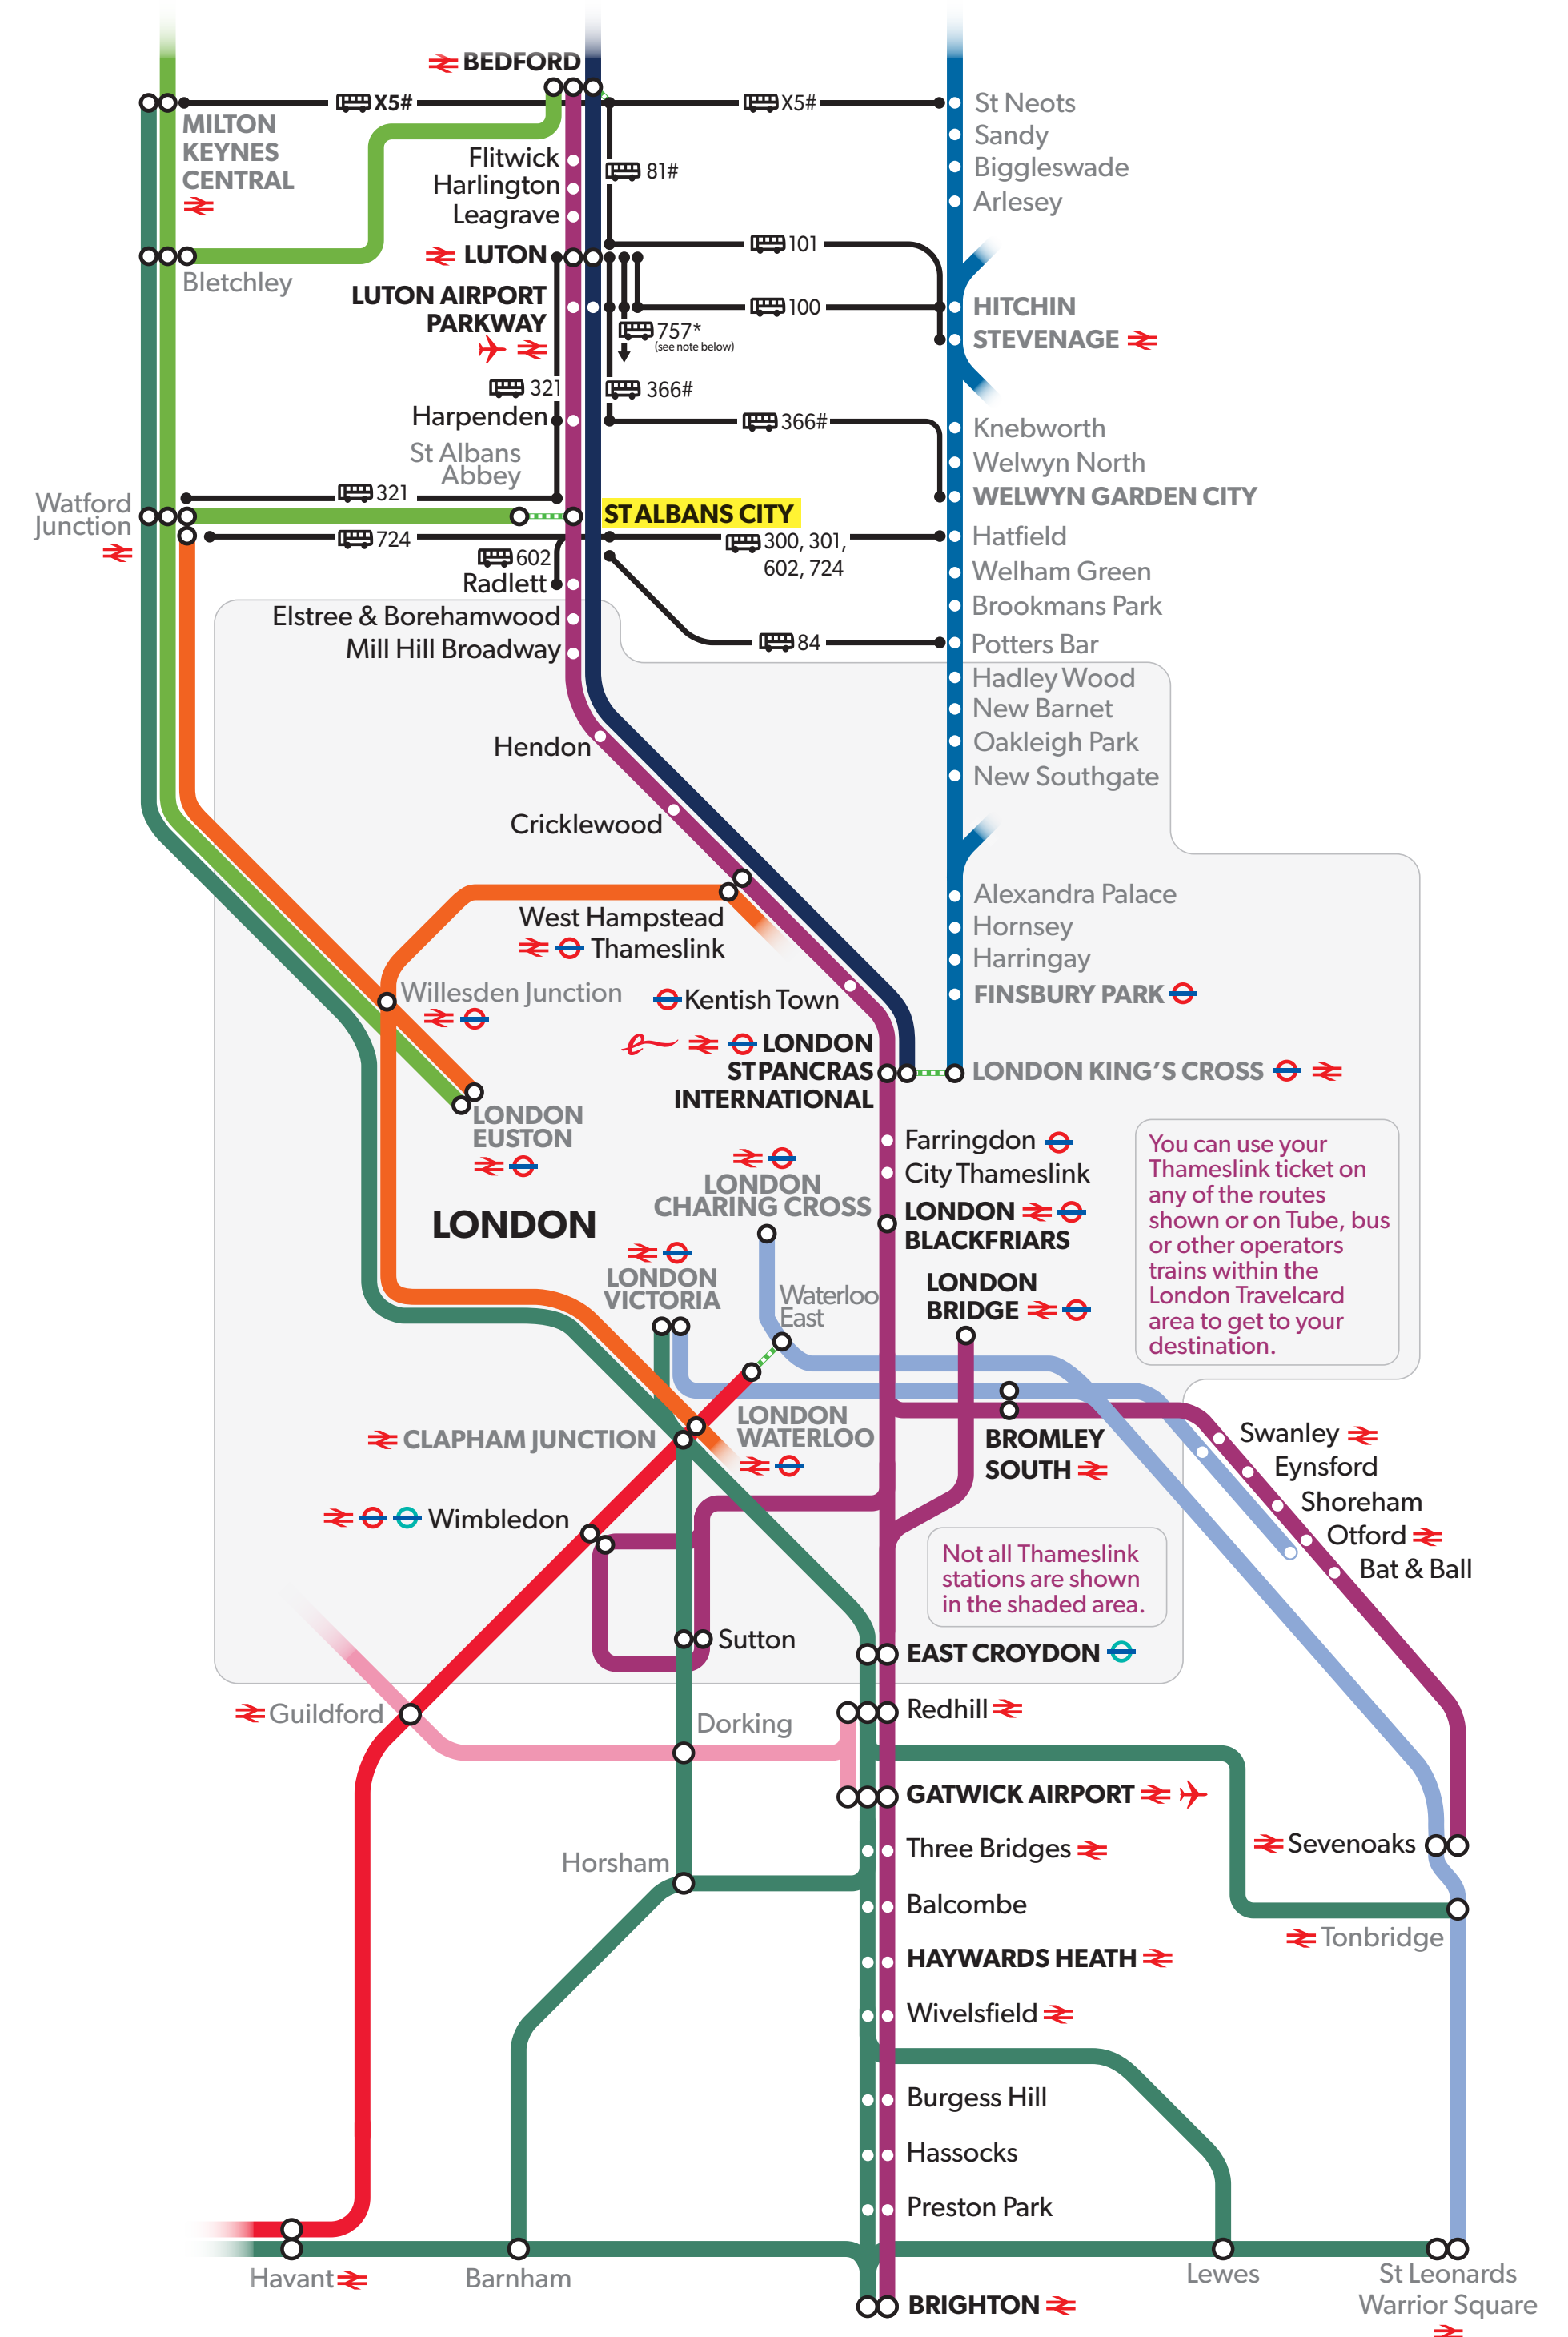

For rail journeys please plan your journey at nationalrail.co.uk or by calling National Rail Enquiries on 03457 48 49 50 for the latest information. For bus journeys please visit traveline.info or call Traveline on 0871 200 22 33

We have made every effort to ensure the information above was correct at the time of printing. However information including bus numbers/routes may be altered by third parties without prior notice.

Did you know about this disruption before you got to the station?

Become one of the thousands of people every month who get the latest information from our website thameslinkrailway.com/thameslink-live

Further information and contacts

Journeys via alternative routes may take longer than your normal journey or operate only at certain times. Further information will be available from the sources below:

Rail services: National Rail Enquiries Online nationalrail.co.uk By telephone 03457 48 49 50	Tube and London bus: Transport for London Online tfl.gov.uk By telephone 0343 222 1234	Bus services outside of London: Traveline Online traveline.info By telephone 0871 200 22 33

Delay Repay

If your journey on Thameslink was delayed by 15 minutes or more, you can claim for compensation through the Delay Repay scheme.

To claim, pick up a Delay Repay leaflet or fill in the online form at thameslinkrailway.com/delayrepay

National rail and local bus alternatives