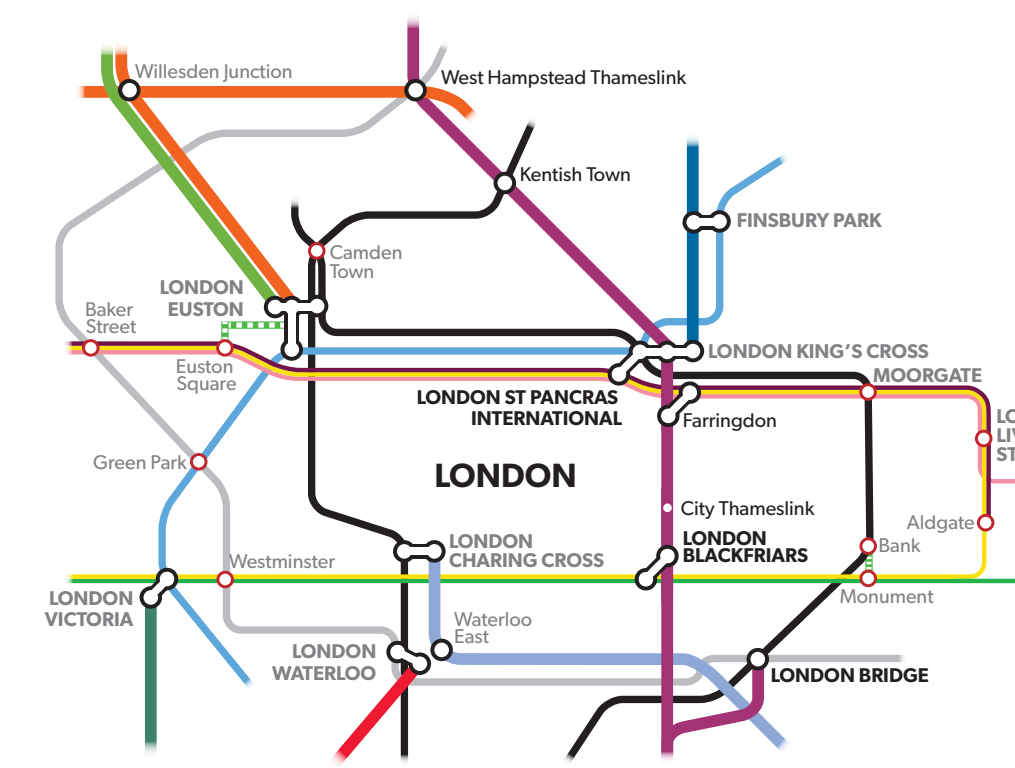

Inner London rail and Tube alternatives

Key to maps

1. **National Rail**
2. Interchange station
   - Interchange with London Underground
   - Interchange with other train services
   - Interchange with airport
   - Interchange with London Tramlink
   - Thameslink
   - East Midlands Trains
   - Southern
   - Southeastern
   - Station walking link
   - South West Trains
   - London Midland
   - Great Western Railway
   - London Overground
3. **London Underground**
4. Tube station
   - Northern line
   - Jubilee line
   - Victoria line
   - District line
   - Central line
   - Circle line
   - Metropolitan line
   - Hammersmith & City line
5. **Bus services**
6. Bus link / bus route number
   - # You may need to purchase a ticket and apply for a refund on these bus routes
   - Bus service 757 operates a frequent express service between Luton Interchange, Luton Airport Parkway and Brent Cross Bus Station (for local bus connections to Mill Hill Broadway, Hendon and Cricklewood) and to Central London Baker Street and Victoria (for bus and tube connections).

Please be aware that not all intermediate stations are shown on the maps for other National Rail operators and London Underground services.

If you have any feedback about the information contained in any of our alternative route literature please email your comments to: customerservices@thameslinkrailway.com

We're working hard on how we deal with delays...

Train operator

Thameslink

Website

thameslinkrailway.com

Twitter

@TLRailUK

National Rail

03457 48 49 50 (24 hour)

ThamesLink