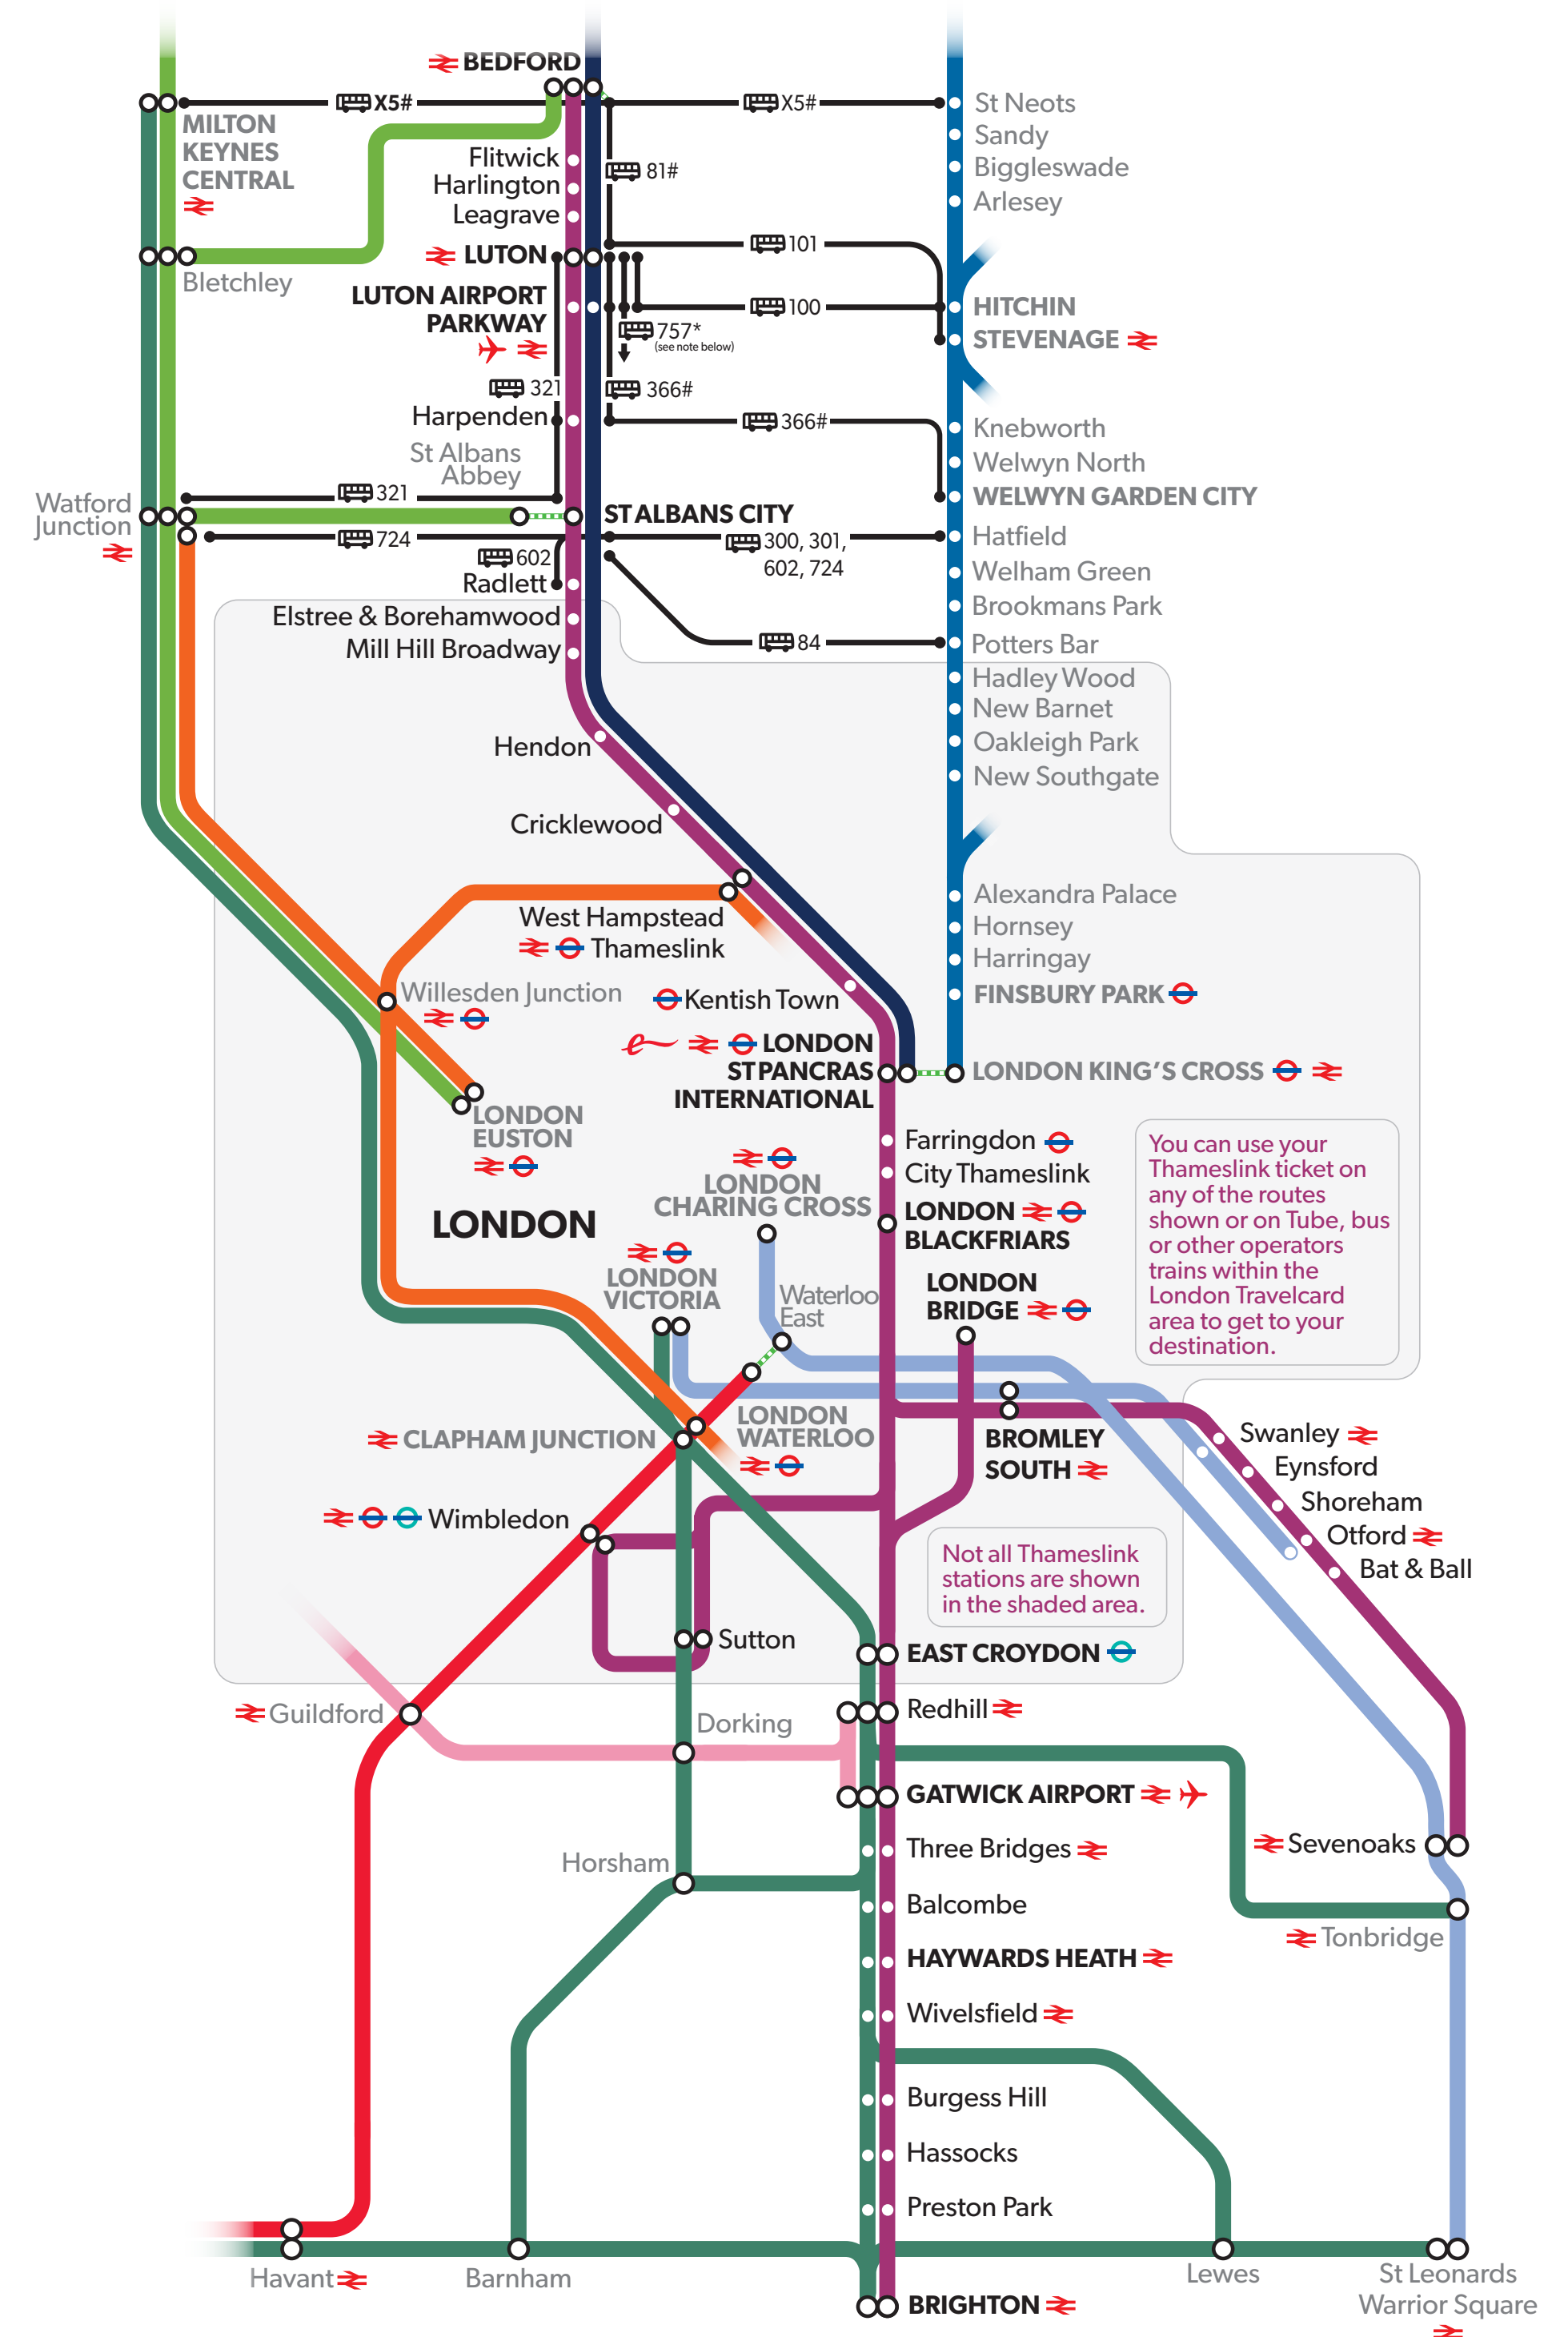

We have made every effort to ensure the information above was correct at the time of printing. However information including bus numbers/routes may be altered by third parties without prior notice.

Did you know about this disruption before you got to the station?

Become one of the thousands of people every month who get the latest information from our website thameslinkrailway.com/thameslink-live

Further information and contacts

Journeys via alternative routes may take longer than your normal journey or operate only at certain times. Further information will be available from the sources below:

Rail services: National Rail Enquiries Online nationalrail.co.uk By telephone 03457 48 49 50	Tube and London bus: Transport for London Online tfl.gov.uk By telephone 0343 222 1234	Bus services outside of London: Traveline Online traveline.info By telephone 0871 200 22 33

Delay Repay

If your journey on Thameslink was delayed by 15 minutes or more, you can claim for compensation through the Delay Repay scheme.

To claim, pick up a Delay Repay leaflet or fill in the online form at thameslinkrailway.com/delayrepay

National rail and local bus alternatives