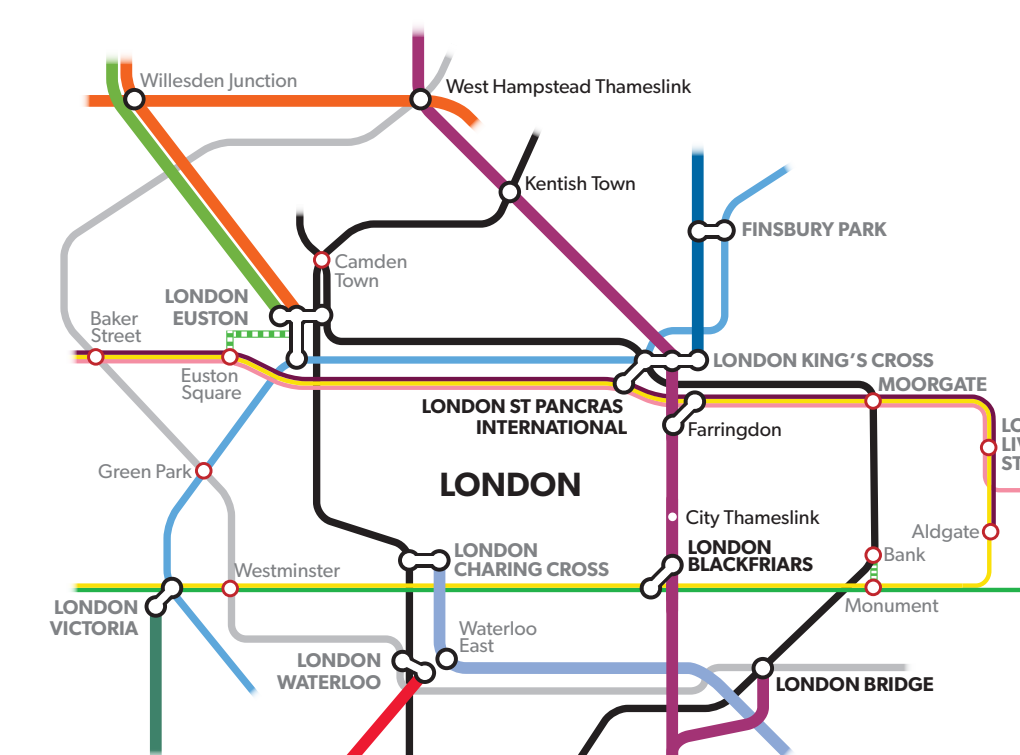

National rail and local bus alternatives

Inner London rail and Tube alternatives

Key to maps

- National Rail**
- Interchange station
 - Interchange with London Underground
 - Interchange with other train services
 - Interchange with airport
 - Interchange with London Tramlink
- Thameslink**
- Thameslink
 - East Midlands Trains
 - Southern
 - Southeastern
 - Station walking link
- London Underground**
- Tube station
 - Northern line
 - Jubilee line
 - Victoria line
 - District line
 - Central line
 - Circle line
 - Metropolitan line
 - Hammersmith & City line
- Bus services**
- Bus link / bus route number
 - # You may need to purchase a ticket and apply for a refund on these bus routes
 - * Bus service 757 operates a frequent express service between Luton Interchange, Luton Airport Parkway and Brent Cross Bus Station (for local bus connections to Mill Hill Broadway, Hendon and Cricklewood) and to Central London Baker Street and Victoria (for bus and tube connections).