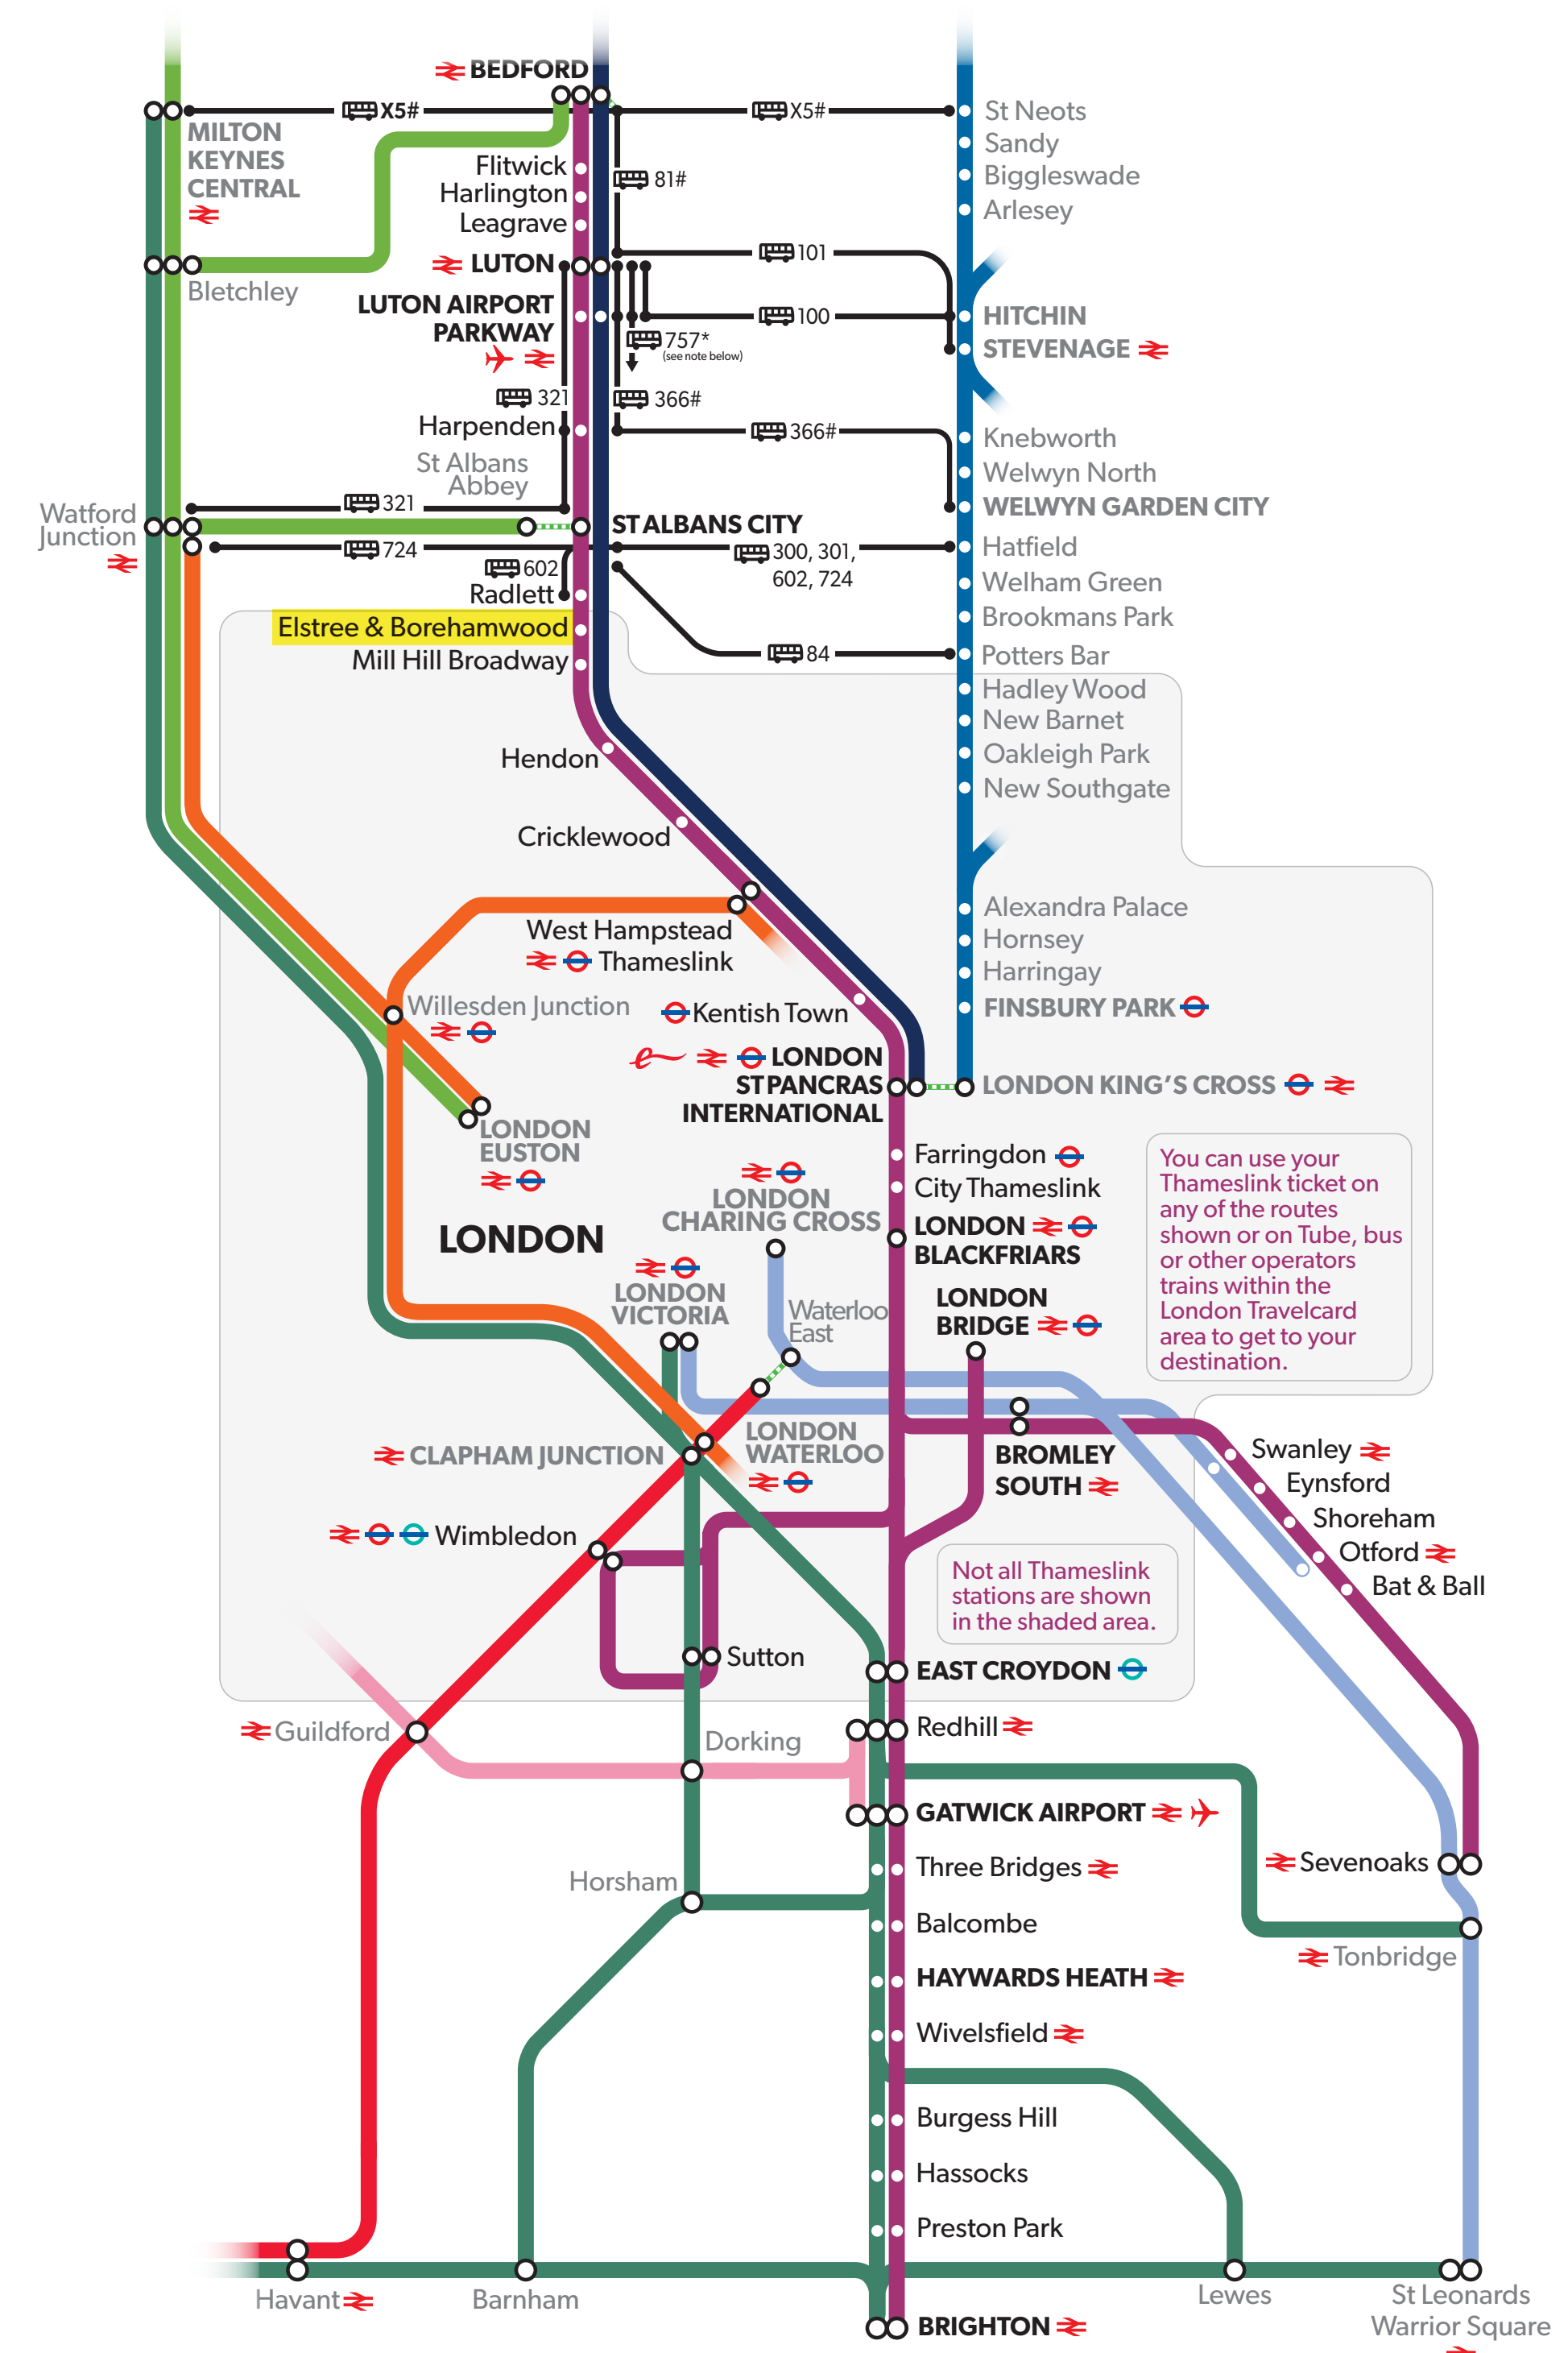

Suggested alternative routes during disruption

When Thameslink services from this station are subject to unplanned disruption, we have arranged for your ticket to be accepted as indicated below to get you to your destination

- East Midlands Trains (for London - Luton/Bedford ticket holders only)
- Great Northern
- Great Western Railway
- London buses
- London Midland
- London Tramlink
- London Overground
- London Underground
- Southeastern
- Southern
- South West Trains

Delay Repay

If your journey on Thameslink was delayed by 15 minutes or more, you can claim for compensation through the Delay Repay scheme.

To claim, pick up a Delay Repay leaflet or fill in the online form at thameslinkrailway.com/delayrepay

National rail and local bus alternatives

Inner London rail and Tube alternatives

Key to maps

- National Rail**
- Interchange station
 - Interchange with London Underground
 - Interchange with other train services
 - Interchange with airport
 - Interchange with London Tramlink
- Thameslink**
- Thameslink
 - East Midlands Trains
 - Southern
 - Southeastern
 - Station walking link
- London Underground**
- Tube station
 - Northern line
 - Jubilee line
 - Victoria line
 - District line
 - Central line
 - Circle line
 - Metropolitan line
 - Hammersmith & City line
- Bus services**
- Bus link / bus route number
 - # You may need to purchase a ticket and apply for a refund on these bus routes
 - * Bus service 757 operates a frequent express service between Luton Interchange, Luton Airport Parkway and Brent Cross Bus Station (for local bus connections to Mill Hill Broadway, Hendon and Cricklewood) and to Central London Baker Street and Victoria (for bus and tube connections).