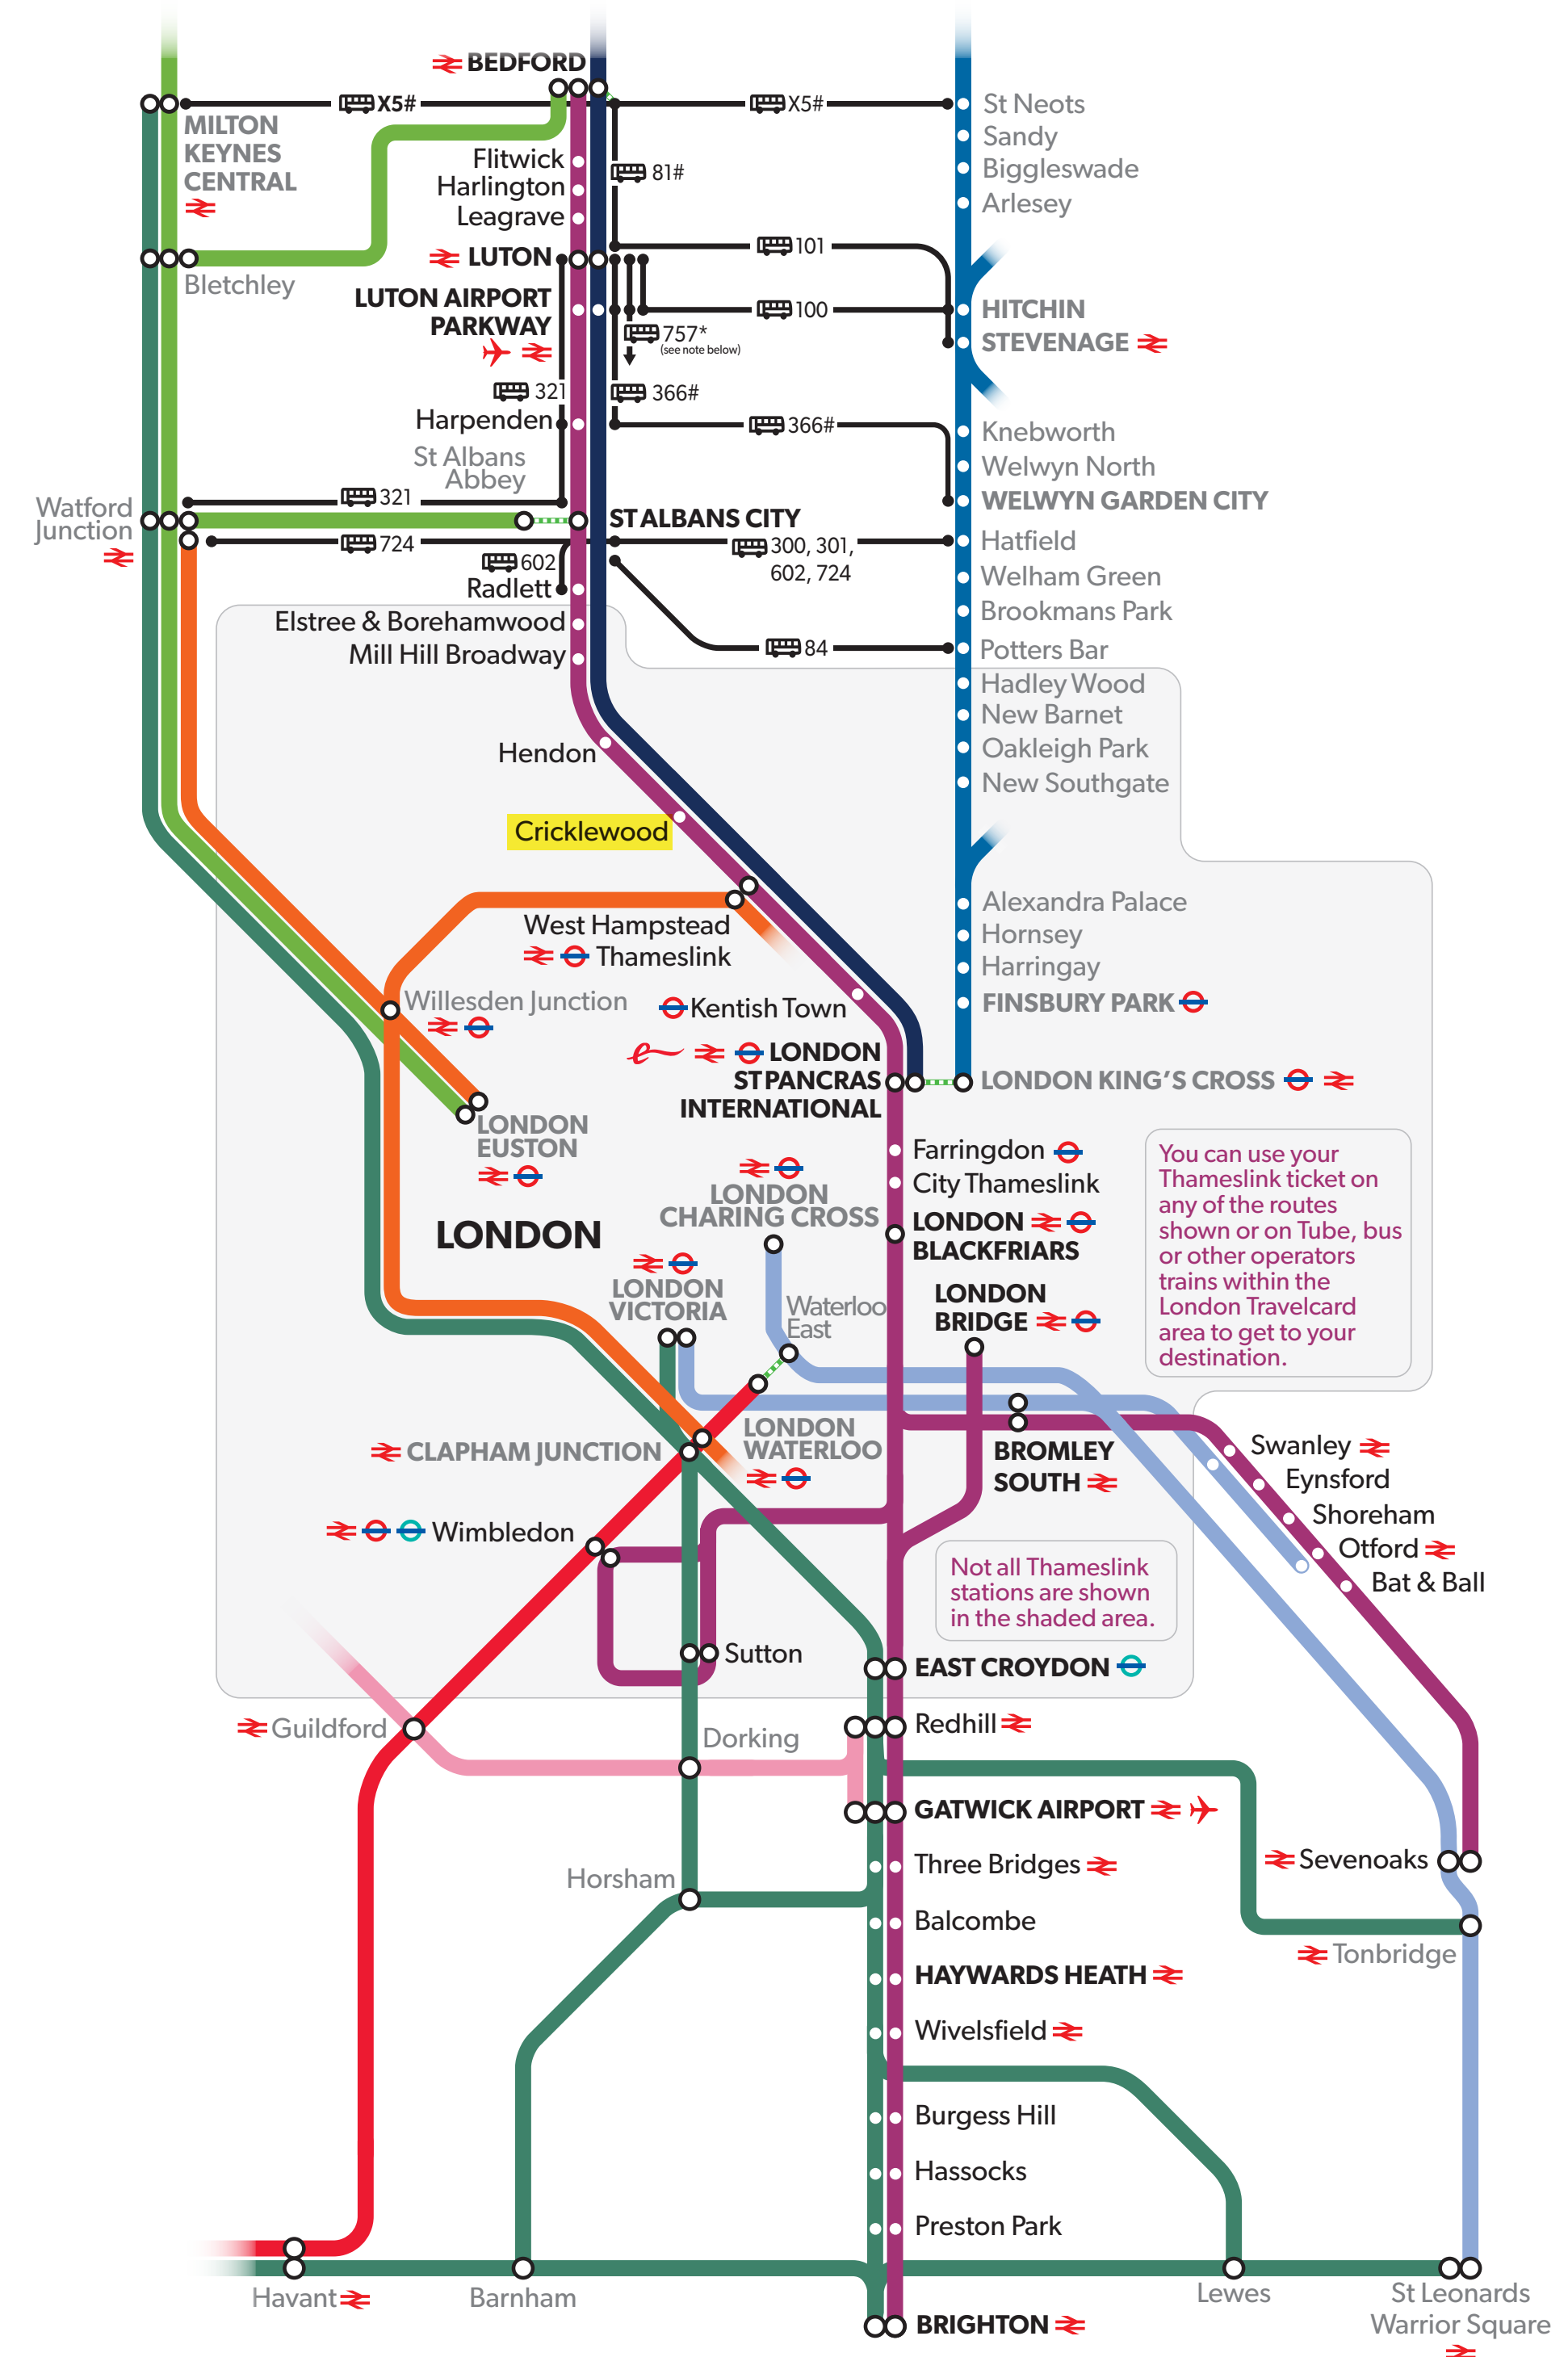

Suggested alternative routes during disruption

When Thameslink services from this station are subject to unplanned disruption, we have arranged for your ticket to be accepted as indicated below to get you to your destination

The routes listed above are only suggestions. Your ticket will also be accepted on services of the following operators to get to your destination:

- East Midlands Trains (for London - Luton/Bedford ticket holders only)
- Great Northern
- Great Western Railway
- London buses
- London Midland
- London Tramlink
- London Overground
- London Underground
- Southeastern
- Southern
- South West Trains

Delay Repay

If your journey on Thameslink was delayed by 15 minutes or more, you can claim for compensation through the Delay Repay scheme.

To claim, pick up a Delay Repay leaflet or fill in the online form at thameslinkrailway.com/delayrepay

National rail and local bus alternatives

Inner London rail and Tube alternatives

Key to maps

- National Rail**
- Interchange station
 - Interchange with London Underground
 - Interchange with other train services
 - Interchange with airport
 - Interchange with London Tramlink
- Thameslink**
- Thameslink
 - East Midlands Trains
 - Southern
 - Southeastern
 - Station walking link
- London Underground**
- Tube station
 - Northern line
 - Jubilee line
 - Victoria line
 - District line
 - Central line
 - Circle line
 - Metropolitan line
 - Hammersmith & City line
- Bus services**
- Bus link / bus route number
 - # You may need to purchase a ticket and apply for a refund on these bus routes
 - * Bus service 757 operates a frequent express service between Luton Interchange, Luton Airport Parkway and Brent Cross Bus Station (for local bus connections to Mill Hill Broadway, Hendon and Cricklewood) and to Central London Baker Street and Victoria (for bus and tube connections).