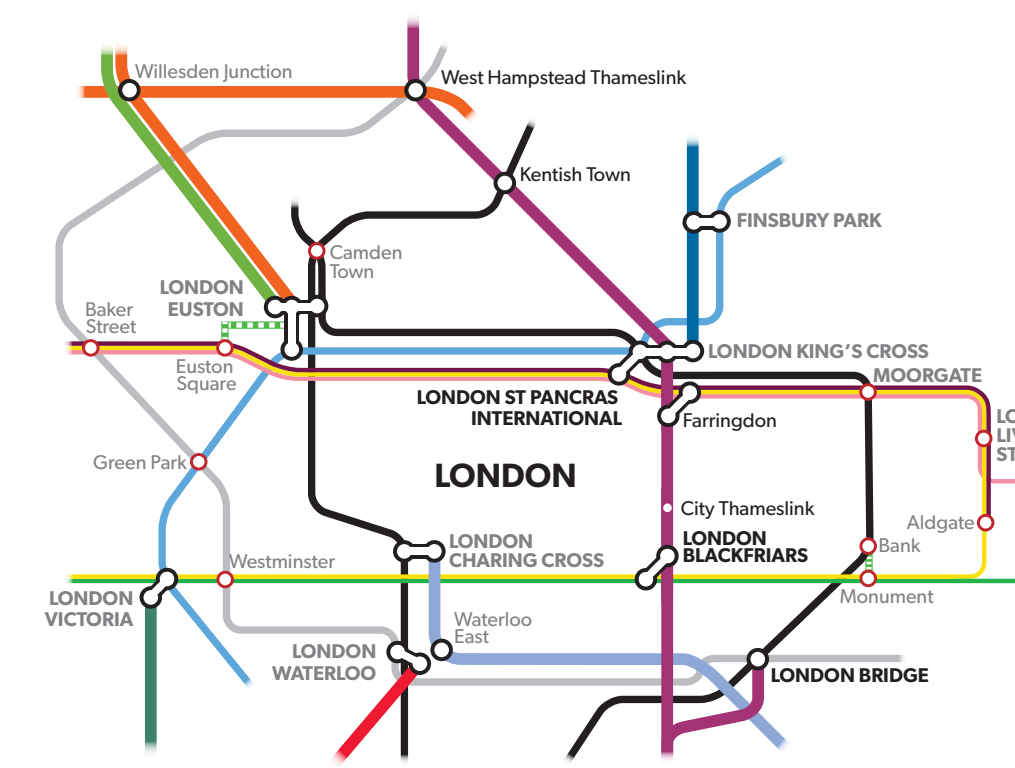

The routes listed above are only suggestions. Your ticket will also be accepted on services of the following operators to get to your destination:

- East Midlands Trains (for London - Luton/Bedford ticket holders only)
- Great Northern
- Great Western Railway
- London buses
- London Midland
- London Tramlink
- London Overground
- London Underground
- Southeastern
- Southern
- South West Trains

Delay Repay

If your journey on Thameslink was delayed by 15 minutes or more, you can claim for compensation through the Delay Repay scheme.

To claim, pick up a Delay Repay leaflet or fill in the online form at thameslinkrailway.com/delayrepay

National rail and local bus alternatives

Inner London rail and Tube alternatives

Key to maps

- National Rail**
- Interchange station
 - Interchange with London Underground
 - Interchange with other train services
 - Interchange with airport
 - Interchange with London Tramlink
- Thameslink**
- Thameslink
 - East Midlands Trains
 - Southern
 - Southeastern
 - Station walking link
- London Underground**
- Tube station
 - Northern line
 - Jubilee line
 - Victoria line
 - District line
 - Central line
 - Circle line
 - Metropolitan line
 - Hammersmith & City line
- Bus services**
- Bus link / bus route number
 - # You may need to purchase a ticket and apply for a refund on these bus routes
 - * Bus service 757 operates a frequent express service between Luton Interchange, Luton Airport Parkway and Brent Cross Bus Station (for local bus connections to Mill Hill Broadway, Hendon and Cricklewood) and to Central London Baker Street and Victoria (for bus and tube connections).