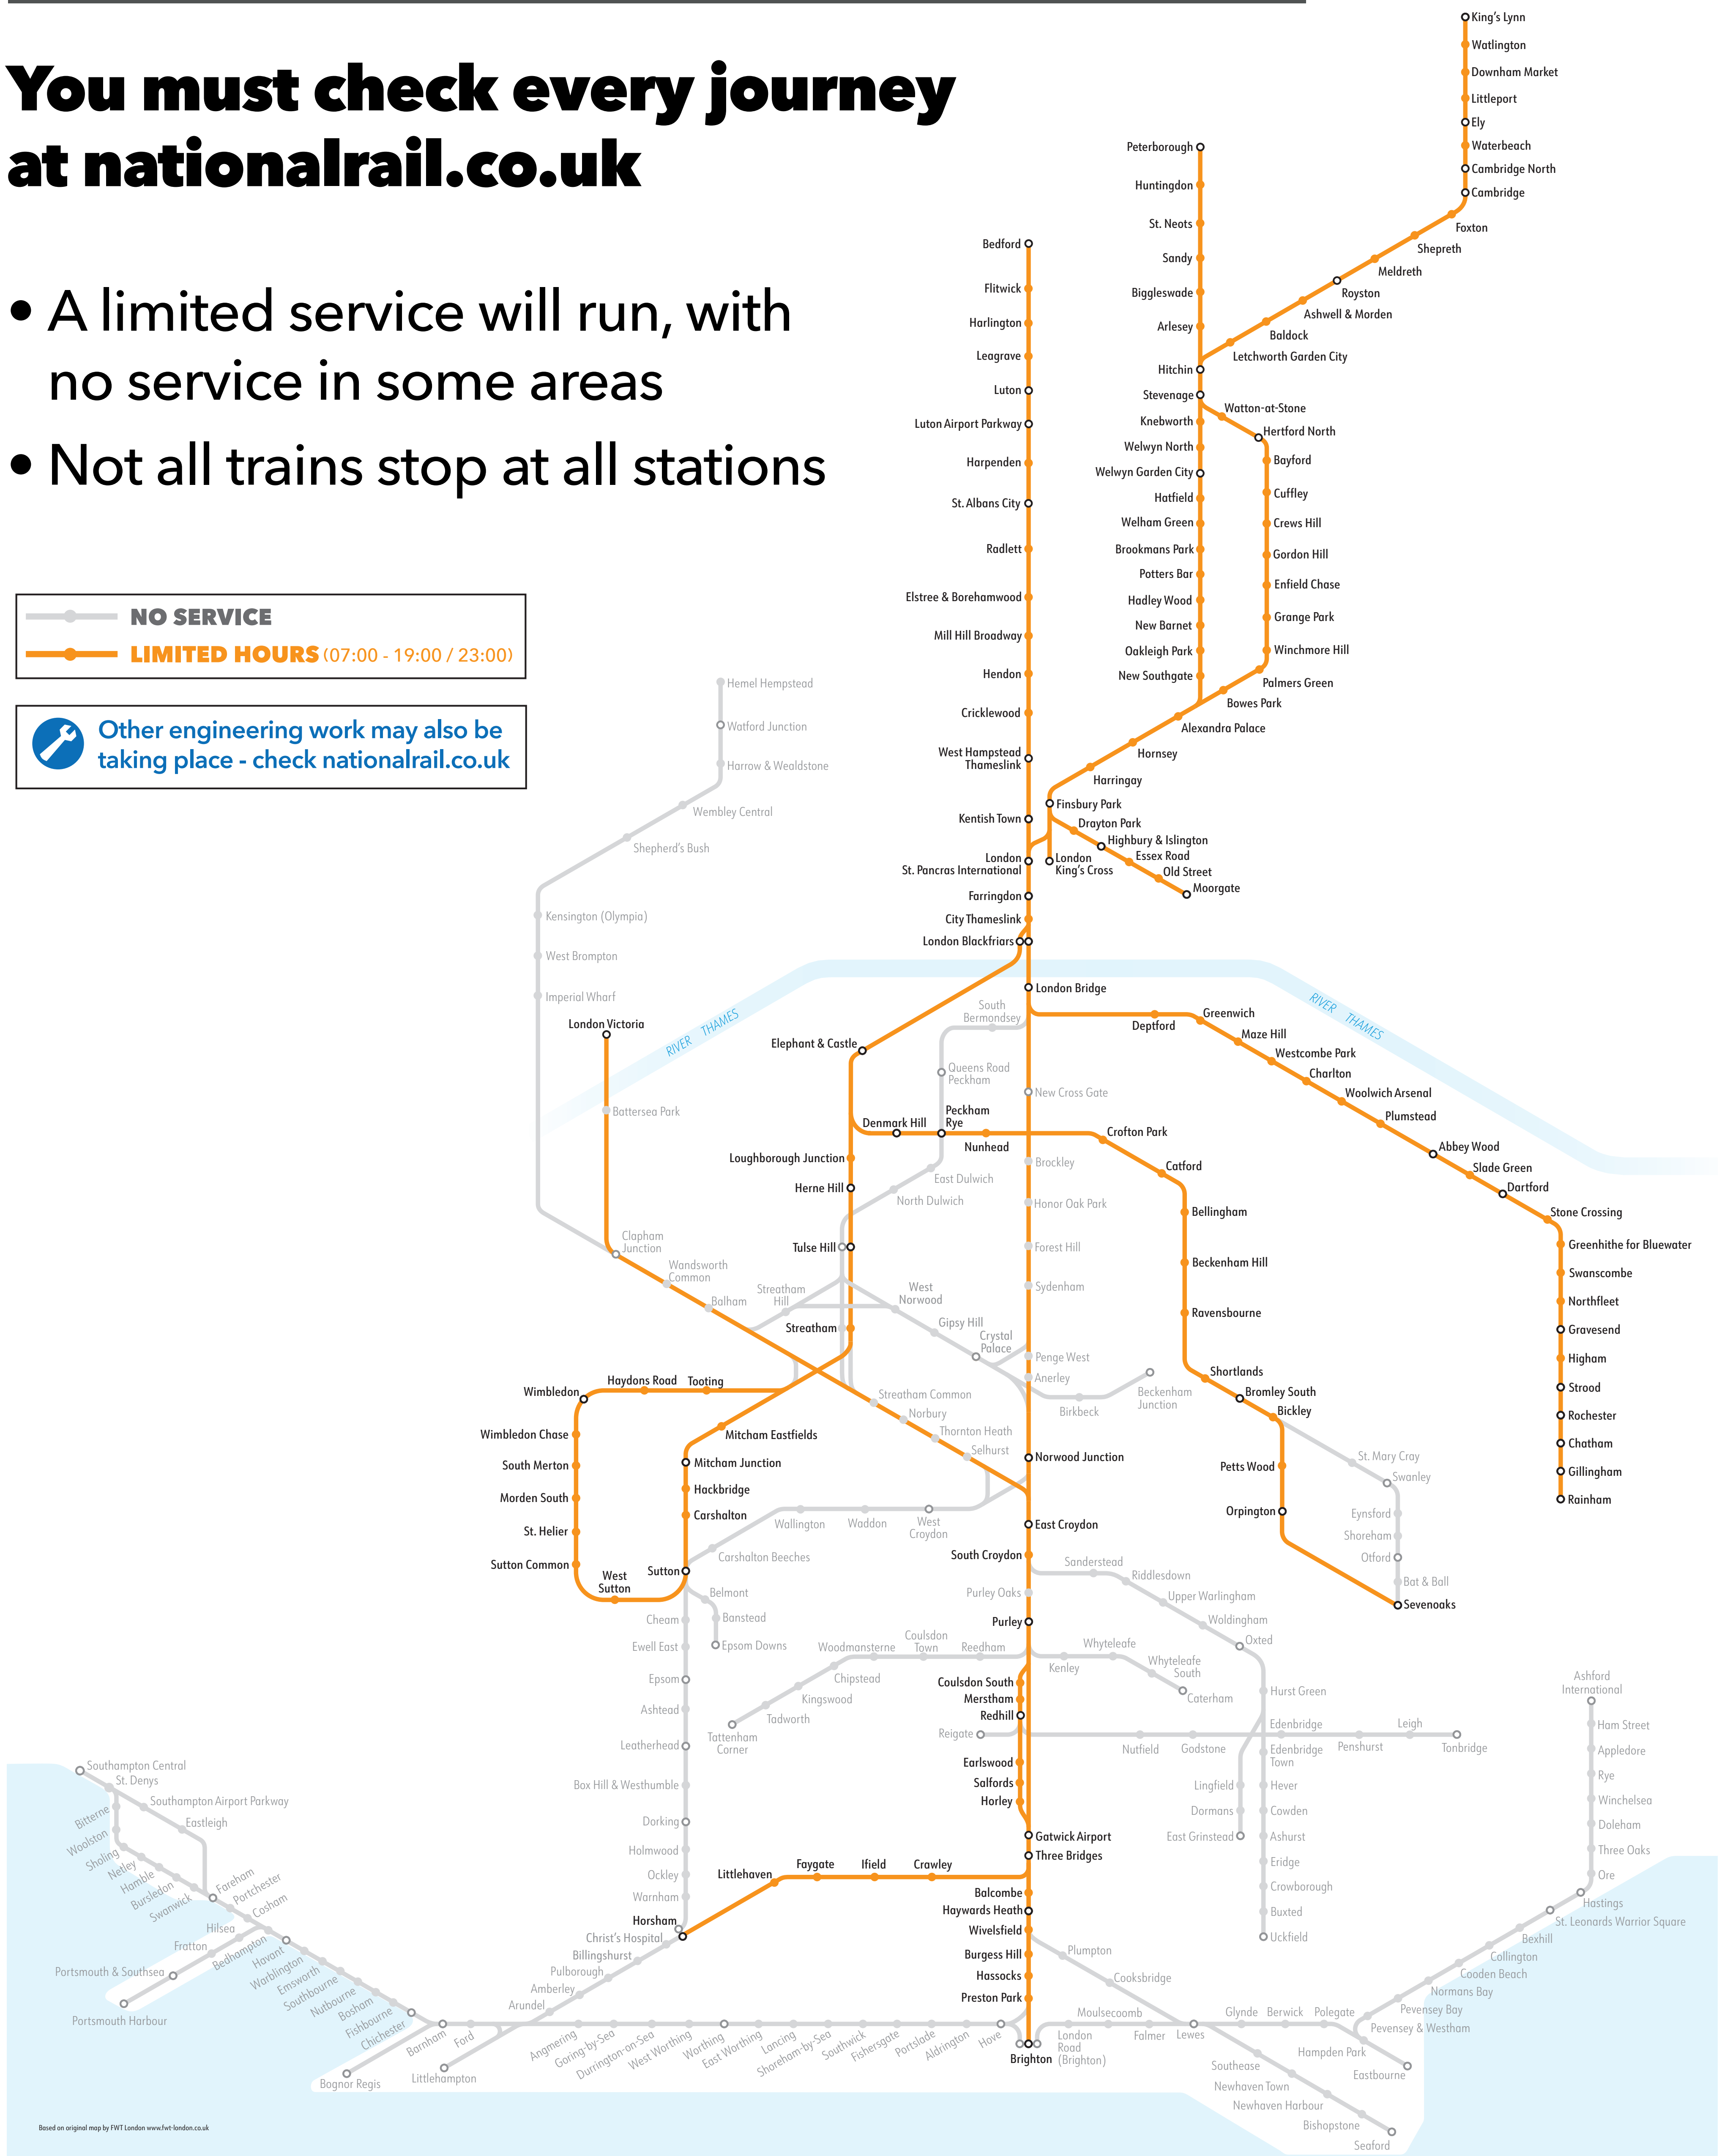

Wednesday 6 December

You must check every journey at nationalrail.co.uk

- A limited service will run, with no service in some areas
- Not all trains stop at all stations

NO SERVICE

LIMITED HOURS (07:00 - 19:00 / 23:00)

Other engineering work may also be taking place - check nationalrail.co.uk