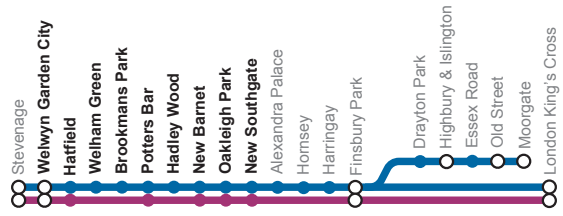

15 Train Times 15 December 2019 to 16 May 2020. Always check before you travel.

Contact us: greatnorrailrail.com/contactus, thameslinkrailway.com/contactus. Train time information: 03457 48 49 50, nationalrail.co.uk. Buy online: Buy tickets nationwide at greatnorrailrail.com

@GNRailUK, @TLRailUK

On Track App. Train information at your fingertips: greatnorrailrail.com/app, thameslinkrailway.com/app

CL-TT15-1912

Mondays to Fridays

Table with 28 columns for stations and 2 rows of train times (TL and GN) for each station. Includes a 'Notes' row with symbols and the station name 'London King's Cross'.

Table with 28 columns for stations and 2 rows of train times (GN and TL) for each station. Includes a 'Notes' row with symbols and the station name 'London King's Cross'.

Table with 28 columns for stations and 2 rows of train times (GN and TL) for each station. Includes a 'Notes' row with symbols and the station name 'London King's Cross'.