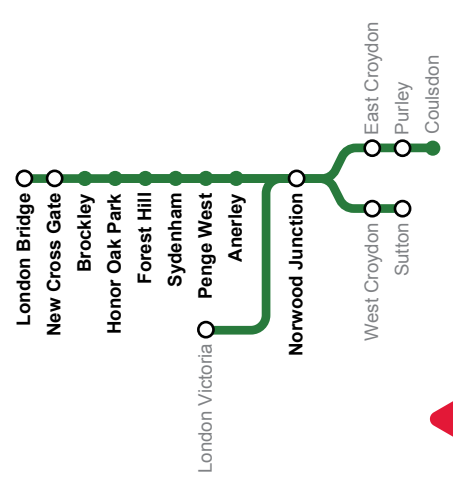

On Track App
Train information at your fingertips:
southernrailway.com/lapp
thameslinkrailway.com/lapp

CI-TT42-1812

@SouthernRailUK
@TLRailUK

Buy online
Buy tickets nationwide at southernrailway.com

Contact us
southernrailway.com/contactus
thameslinkrailway.com/contactus

42

Train times
From 9 December 2018 to 18 May 2019

Norwood Junction and Forest Hill to London Bridge

Mondays to Fridays

Operator	TL	SN	SN	TL	SN	TL	SN	SN	TL	SN	SN	TL	SN	SN	TL	SN	SN	TL	SN	SN	TL	SN	SN	TL	SN	
Facilities	R	S	T	U	U	U	V	W	X	U	V	U	V	U	U	V	U	U	V	U	V	Y	Z	X	U	SN
Notes																										
London Bridge	05:37	05:34	05:55	06:00	06:10	06:30	06:28	06:51	06:40	06:55	07:00	06:58	07:10	07:30	07:28	07:40	07:55	08:00	07:58	08:21	08:10	08:25	08:30	08:30	08:30	
New Cross Gate	d	05:40		06:18	06:34	06:48	06:34	06:48	06:34	06:48	06:34	06:48	06:34	06:48	06:34	06:48	06:34	06:48	06:34	06:48	06:34	06:48	06:34	06:48	06:34	
Brockley	d	05:43		06:20	06:37	06:50	06:37	06:50	06:37	06:50	06:37	06:50	06:37	06:50	06:37	06:50	06:37	06:50	06:37	06:50	06:37	06:50	06:37	06:50	06:37	
Honor Oak Park	d	05:45		06:23	06:39	06:53	06:39	06:53	06:39	06:53	06:39	06:53	06:39	06:53	06:39	06:53	06:39	06:53	06:39	06:53	06:39	06:53	06:39	06:53	06:39	
Forest Hill	d	05:48		06:25	06:42	06:55	06:42	06:55	06:42	06:55	06:42	06:55	06:42	06:55	06:42	06:55	06:42	06:55	06:42	06:55	06:42	06:55	06:42	06:55	06:42	
Sydenham	d	05:51		06:29	06:45	06:59	06:45	06:59	06:45	06:59	06:45	06:59	06:45	06:59	06:45	06:59	06:45	06:59	06:45	06:59	06:45	06:59	06:45	06:59	06:45	
Penge West	d	05:53		06:31	06:47	07:01	06:47	07:01	06:47	07:01	06:47	07:01	06:47	07:01	06:47	07:01	06:47	07:01	06:47	07:01	06:47	07:01	06:47	07:01	06:47	
Anerley	d	05:55		06:33	06:50	07:03	06:50	07:03	06:50	07:03	06:50	07:03	06:50	07:03	06:50	07:03	06:50	07:03	06:50	07:03	06:50	07:03	06:50	07:03	06:50	
London Victoria	10	05:51		06:12	06:36	06:42	06:46	07:02	07:06	07:09	07:12	06:36	07:16	07:42	07:46	08:06	08:09	08:12	07:36	08:16	08:32	08:39	08:39	08:42	08:06	
Norwood Junction	d	05:51		06:12	06:36	06:42	06:46	07:02	07:06	07:09	07:12	06:36	07:16	07:42	07:46	08:06	08:09	08:12	07:36	08:16	08:32	08:39	08:39	08:42	08:06	
West Croydon	a	05:54		06:16	06:46	07:06	06:52	07:12	07:15	07:18	07:22	07:42	07:52	08:12	08:15	08:22	08:28	08:16	08:22	08:36	08:42	08:42	08:58	08:52		
Sutton	a	05:54		06:16	06:46	07:06	06:52	07:12	07:15	07:18	07:22	07:42	07:52	08:12	08:15	08:22	08:28	08:16	08:22	08:36	08:42	08:42	08:58	08:52		
East Croydon	a	05:54		06:16	06:46	07:06	06:52	07:12	07:15	07:18	07:22	07:42	07:52	08:12	08:15	08:22	08:28	08:16	08:22	08:36	08:42	08:42	08:58	08:52		
Purley	a	06:11		06:22	06:53																					
Coulsdon Town	a	06:23		06:26	06:57																					
Coulsdon South	a			06:26	06:57