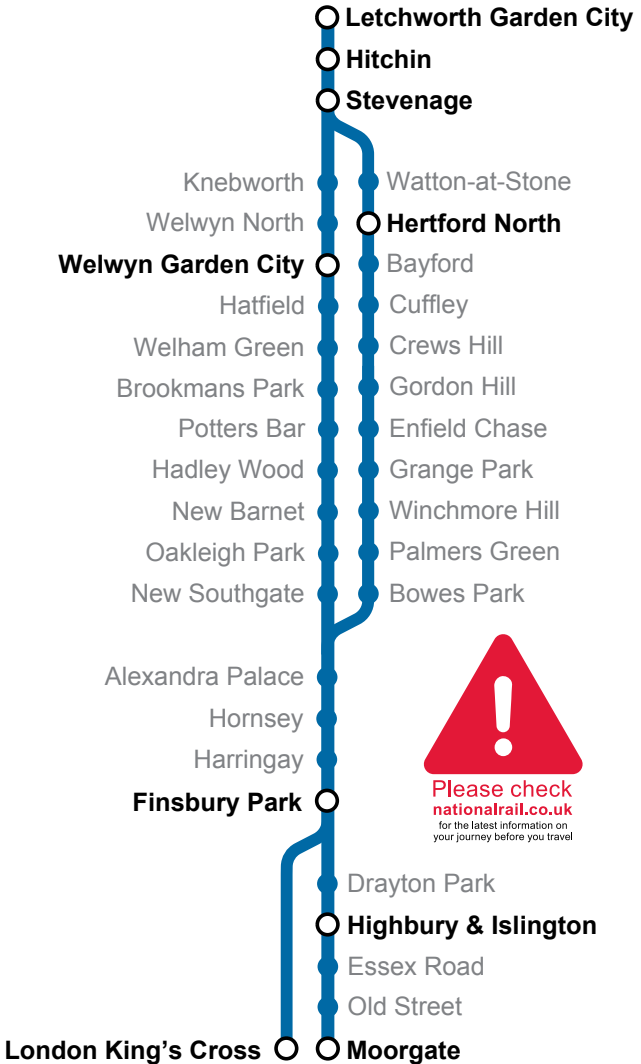

Train times

From 3 September 2018 until further notice

E

Hertford North and Welwyn Garden City to London

Revised

Please check
nationalrail.co.uk
for the latest information on
your journey before you travel

Great Northern