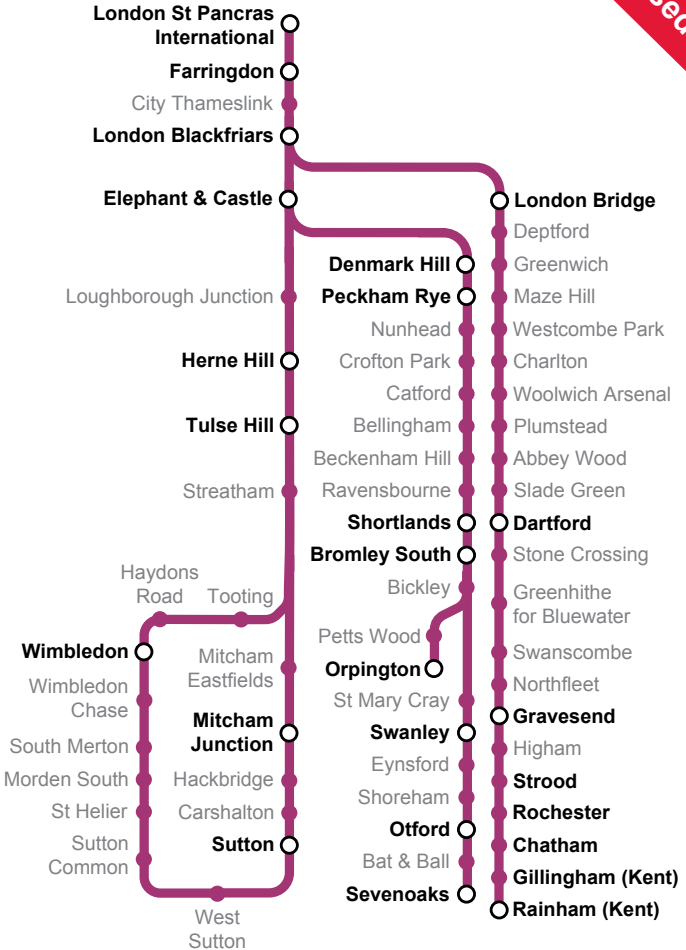

Train times

From 3 September 2018 until further notice

B

London to Sutton, Sevenoaks and Rainham (Kent)

Revised

Please check
nationalrail.co.uk

for the latest information on
your journey before you travel

ThamesLink/

This timetable shows the full Thameslink service between London and Wimbledon/Sutton, Orpington/Sevenoaks and Dartford/Rainham.
This timetable also shows Southern services between London Bridge and Wimbledon (via Tooting or Sutton).
Please see other timetables for details of Southern / Southeastern services on these routes.