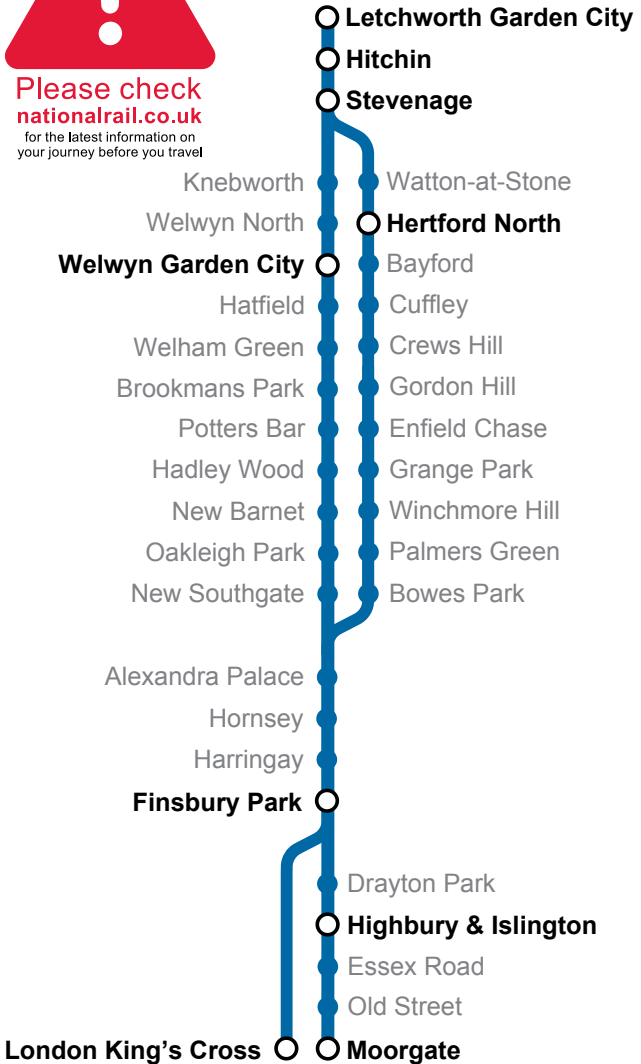

Train times

From 15 July 2018 until further notice

E

Hertford North and Welwyn Garden City to London

Please check
nationalrail.co.uk

for the latest information on
your journey before you travel

Great Northern

This timetable shows the full Great Northern service between Hertford North / Gordon Hill and Welwyn Garden City / Alexandra Palace to Moorgate and London King's Cross.

All services operated by Great Northern.