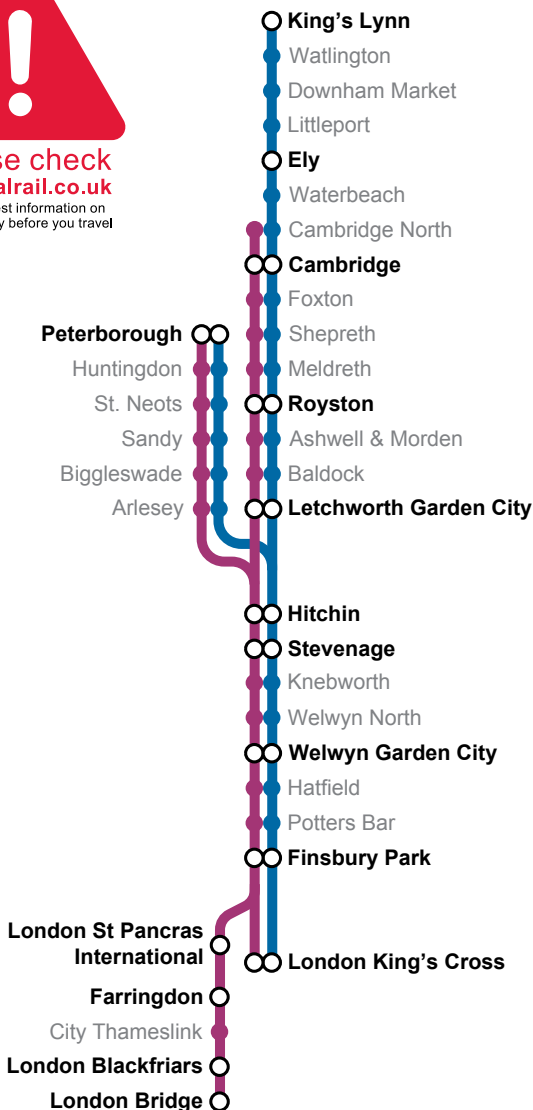

# Peterborough, Kings Lynn and Cambridge to London

**Please check  
nationalrail.co.uk**

for the latest information on  
your journey before you travel

**ThamesLink**

**Great Northern**

This timetable shows the full Great Northern & Thameslink service between Peterborough, King's Lynn, Cambridge and Stevenage to London.