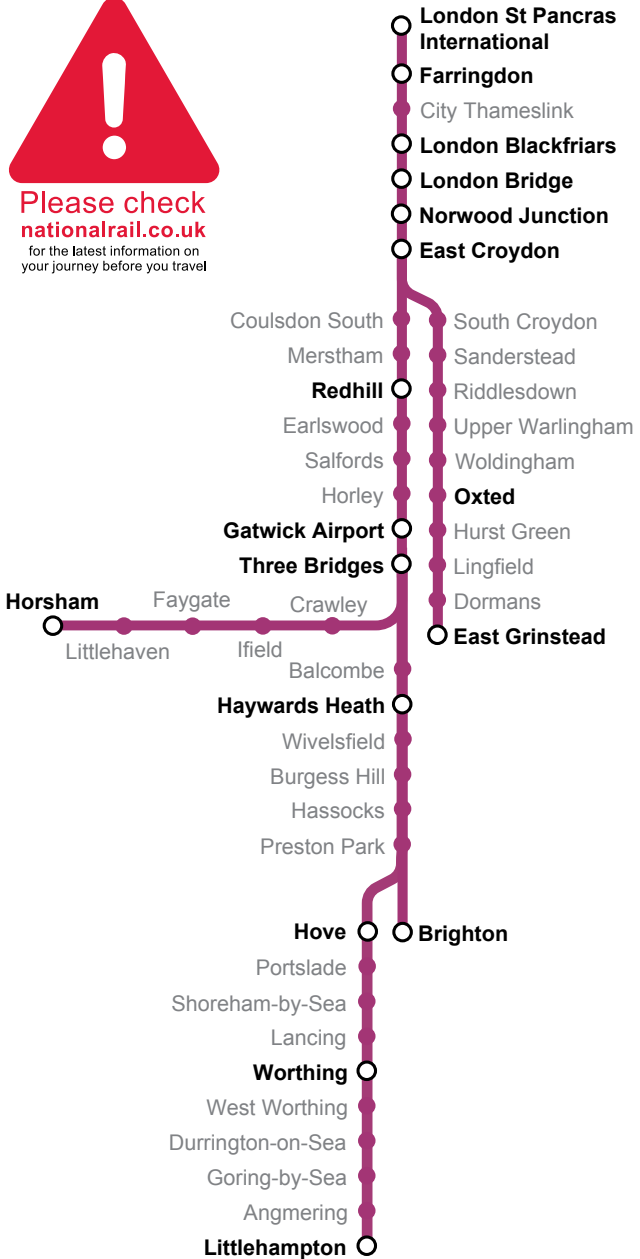

Train times

From 15 July 2018 until further notice

London to East Grinstead, Horsham, Brighton and Littlehampton

Please check nationalrail.co.uk

for the latest information on your journey before you travel

This timetable shows the full Thameslink service between London, East Croydon, East Grinstead, Gatwick Airport, Horsham, Brighton & Littlehampton.

Please see other timetables for details of Southern services on these routes.