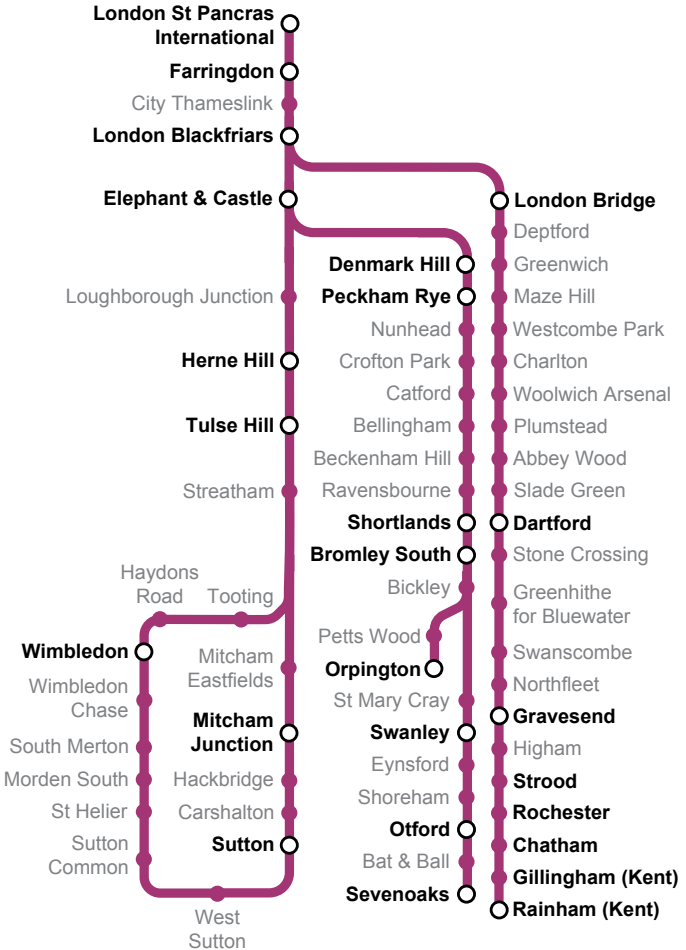

Train times

From 15 July 2018 until further notice

B

London to Sutton, Sevenoaks and Rainham (Kent)

Please check
nationalrail.co.uk

for the latest information on
your journey before you travel

ThamesLink/

This timetable shows the full Thameslink service between London and Wimbledon/Sutton, Orpington/Sevenoaks and Dartford/Rainham.
This timetable also shows Southern services between London Bridge and Wimbledon (via Tooting or Sutton).
Please see other timetables for details of Southern / Southeastern services on these routes.