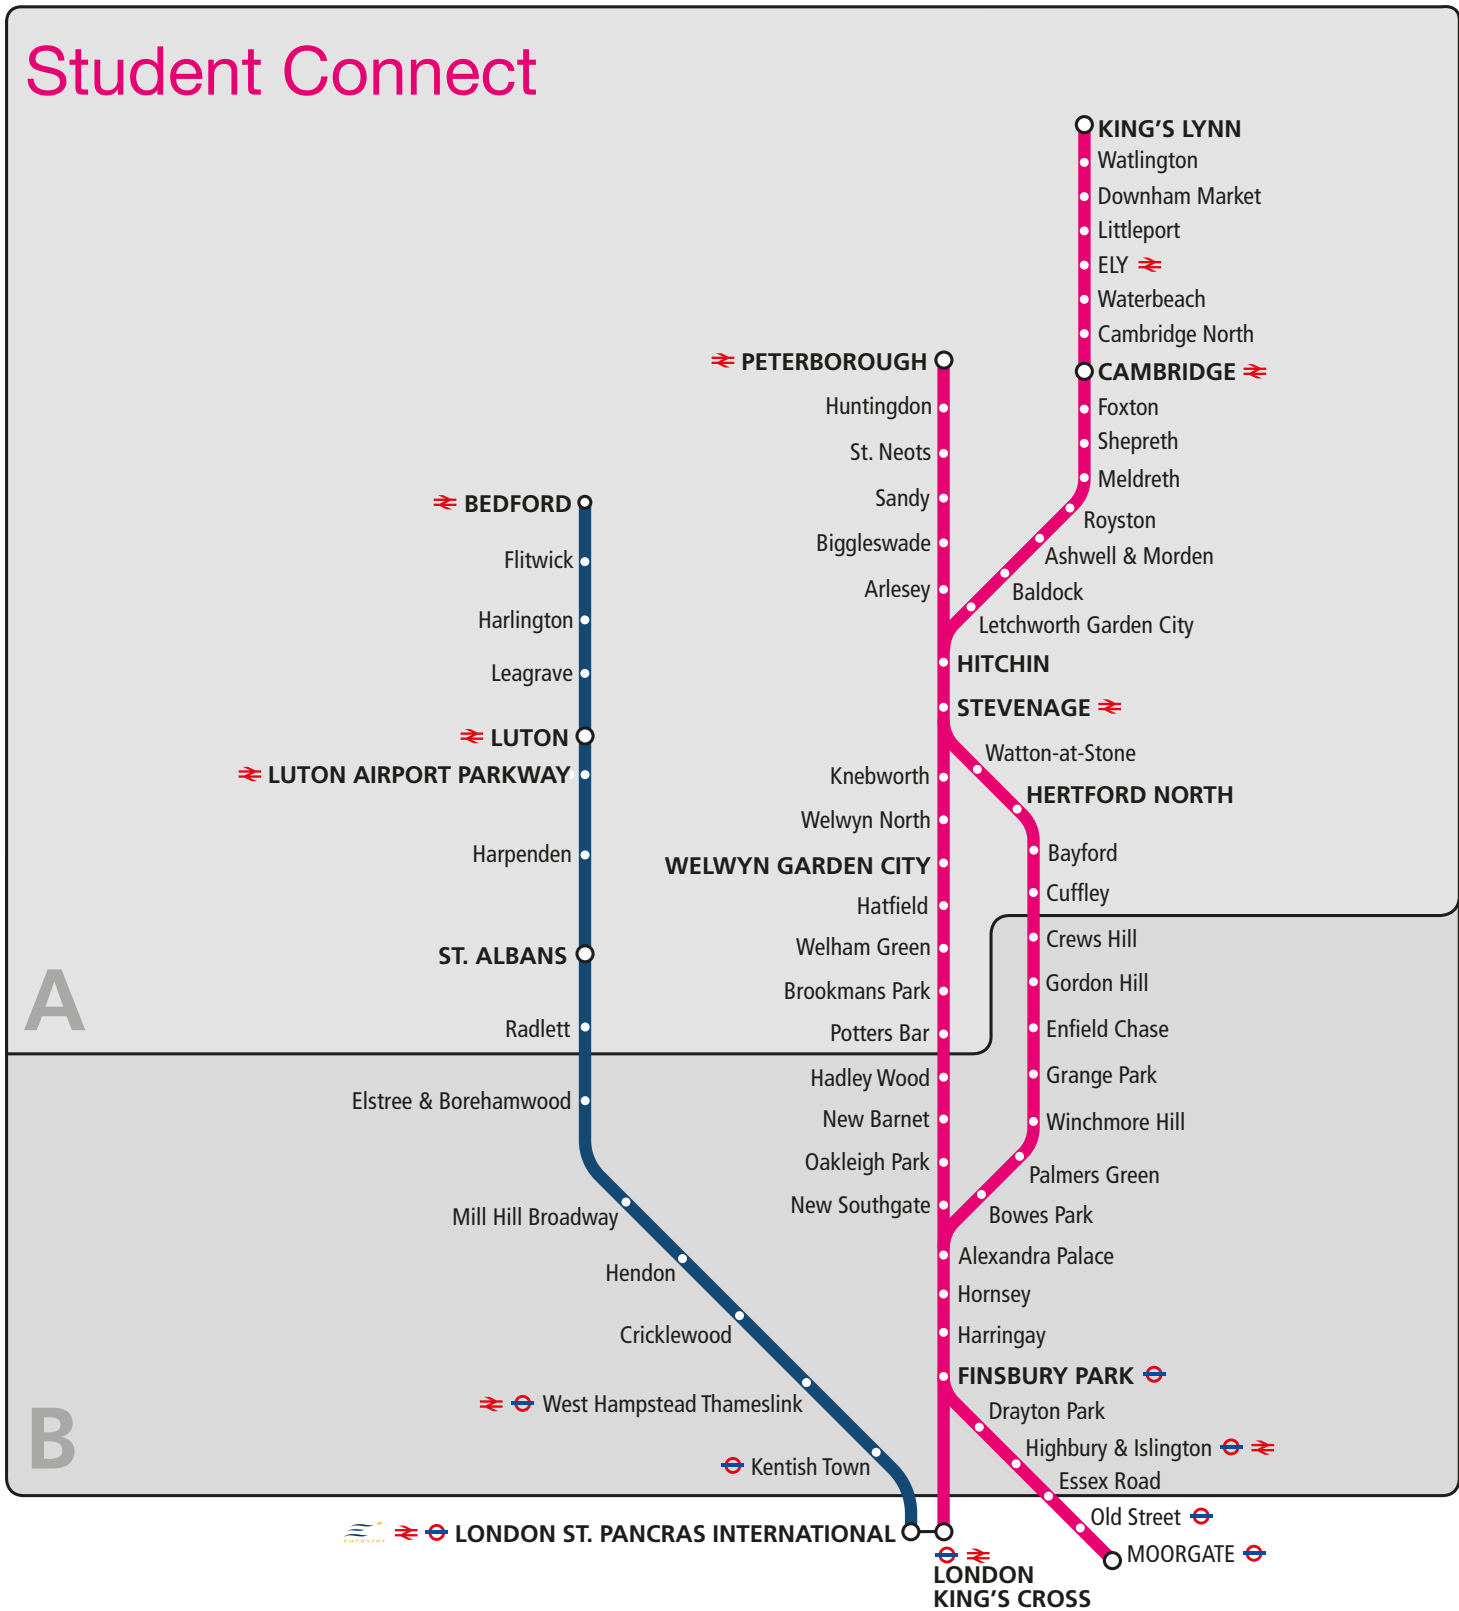

Student Connect

Key to symbols

- Interchange with London Underground
- Interchange with other train services

Your Student Connect Card gives you a reduced rate on tickets for journeys:

- ✓ Within Zone A
- ✓ Between your home in Zone B and your school or college in Zone A

The reduced rate is NOT available on tickets for journeys:

- × Wholly in Zone B
- × Between your home in Zone A and your school or college in Zone B

Student Connect is NOT valid to or from London St Pancras International, Kings Cross, Old Street or Moorgate.